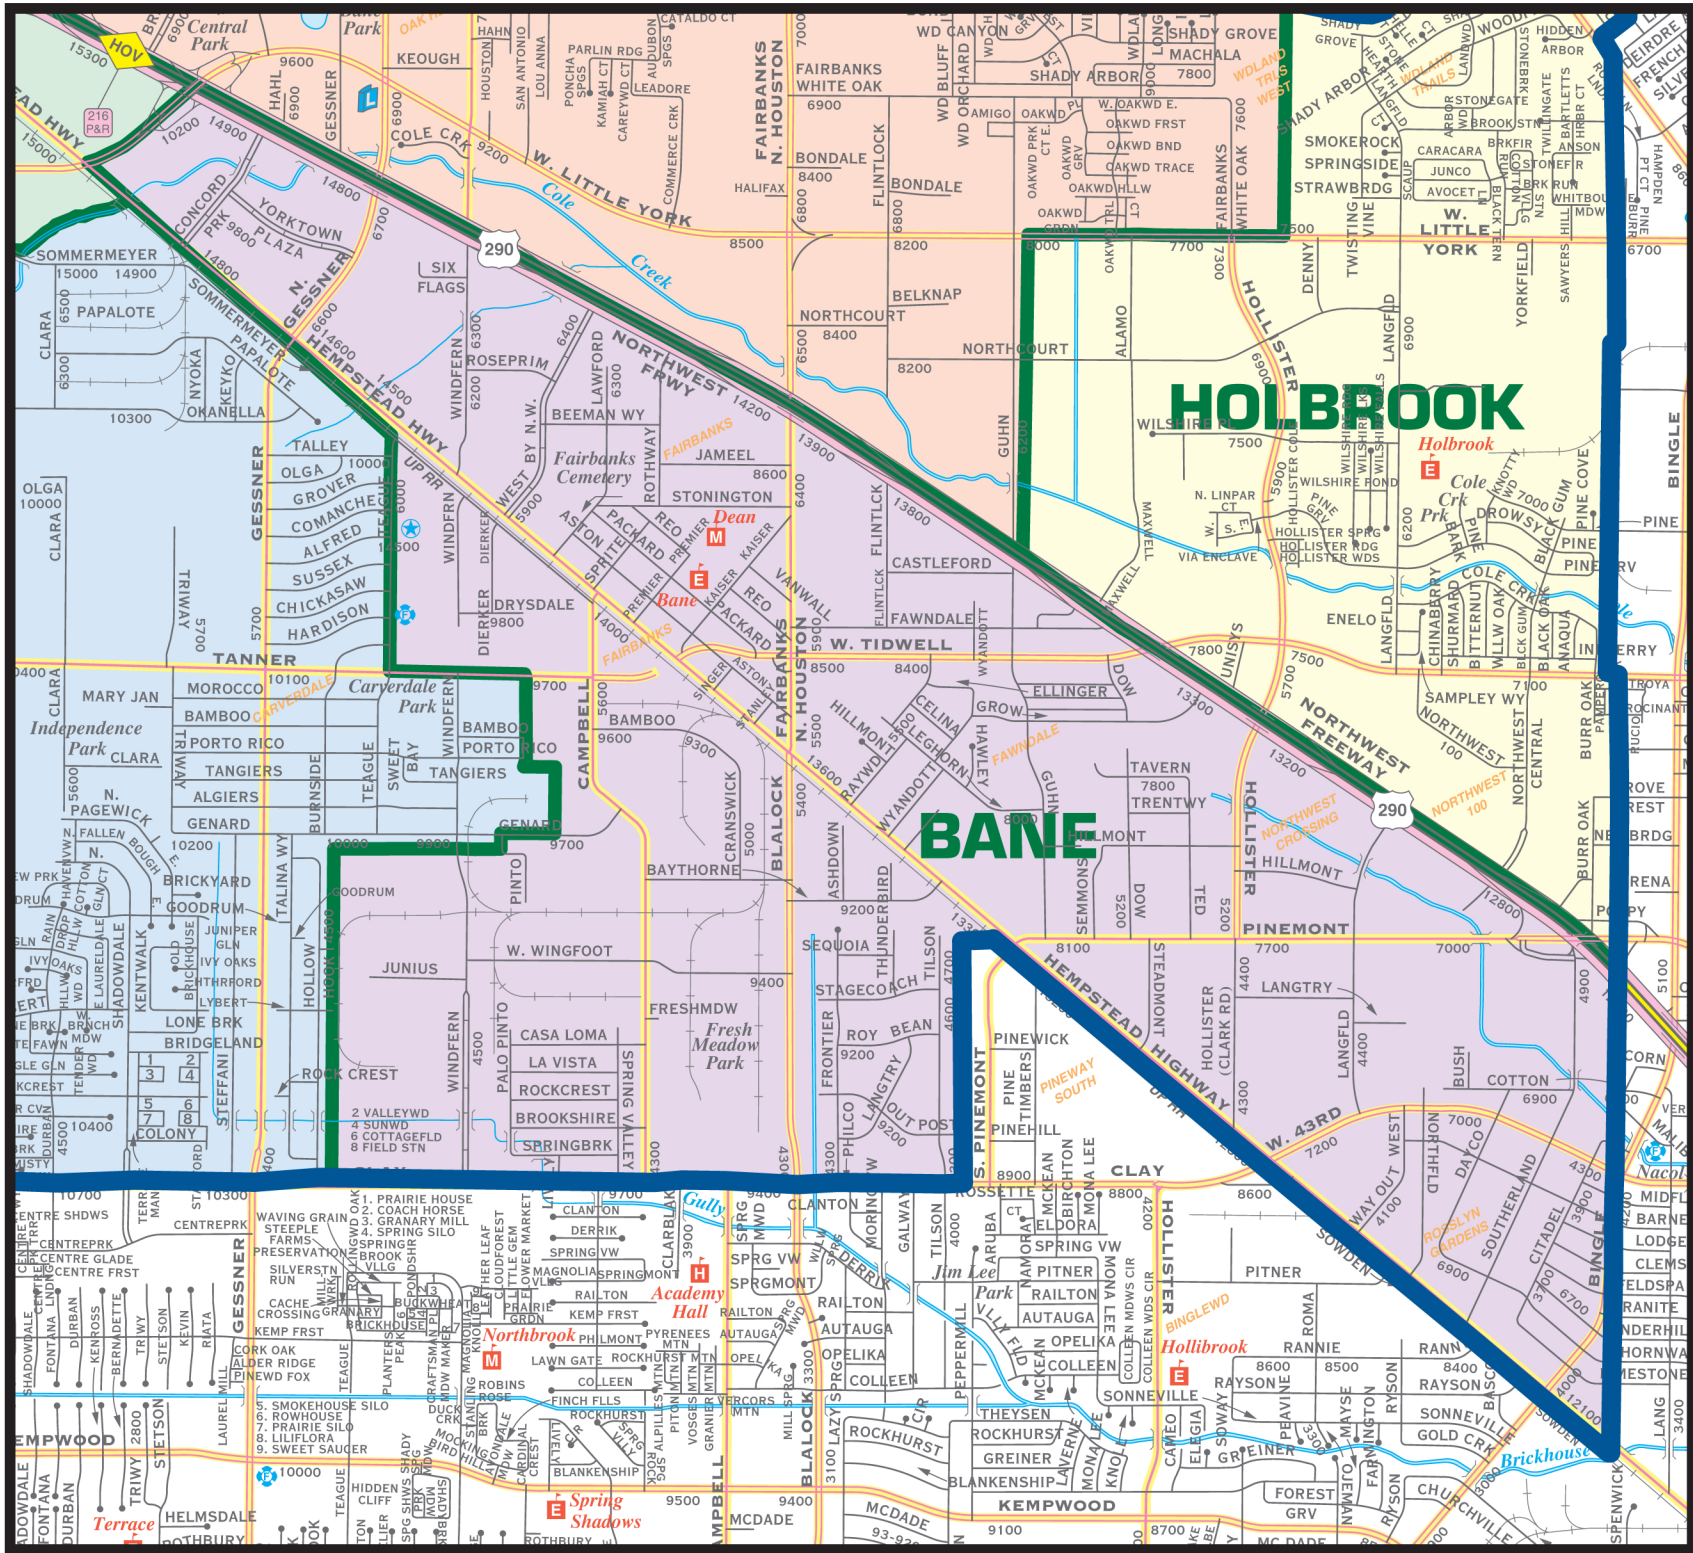

BANE ELEMENTARY

5804 PREMIER ST, HOUSTON, TX 77040
713-460-6140