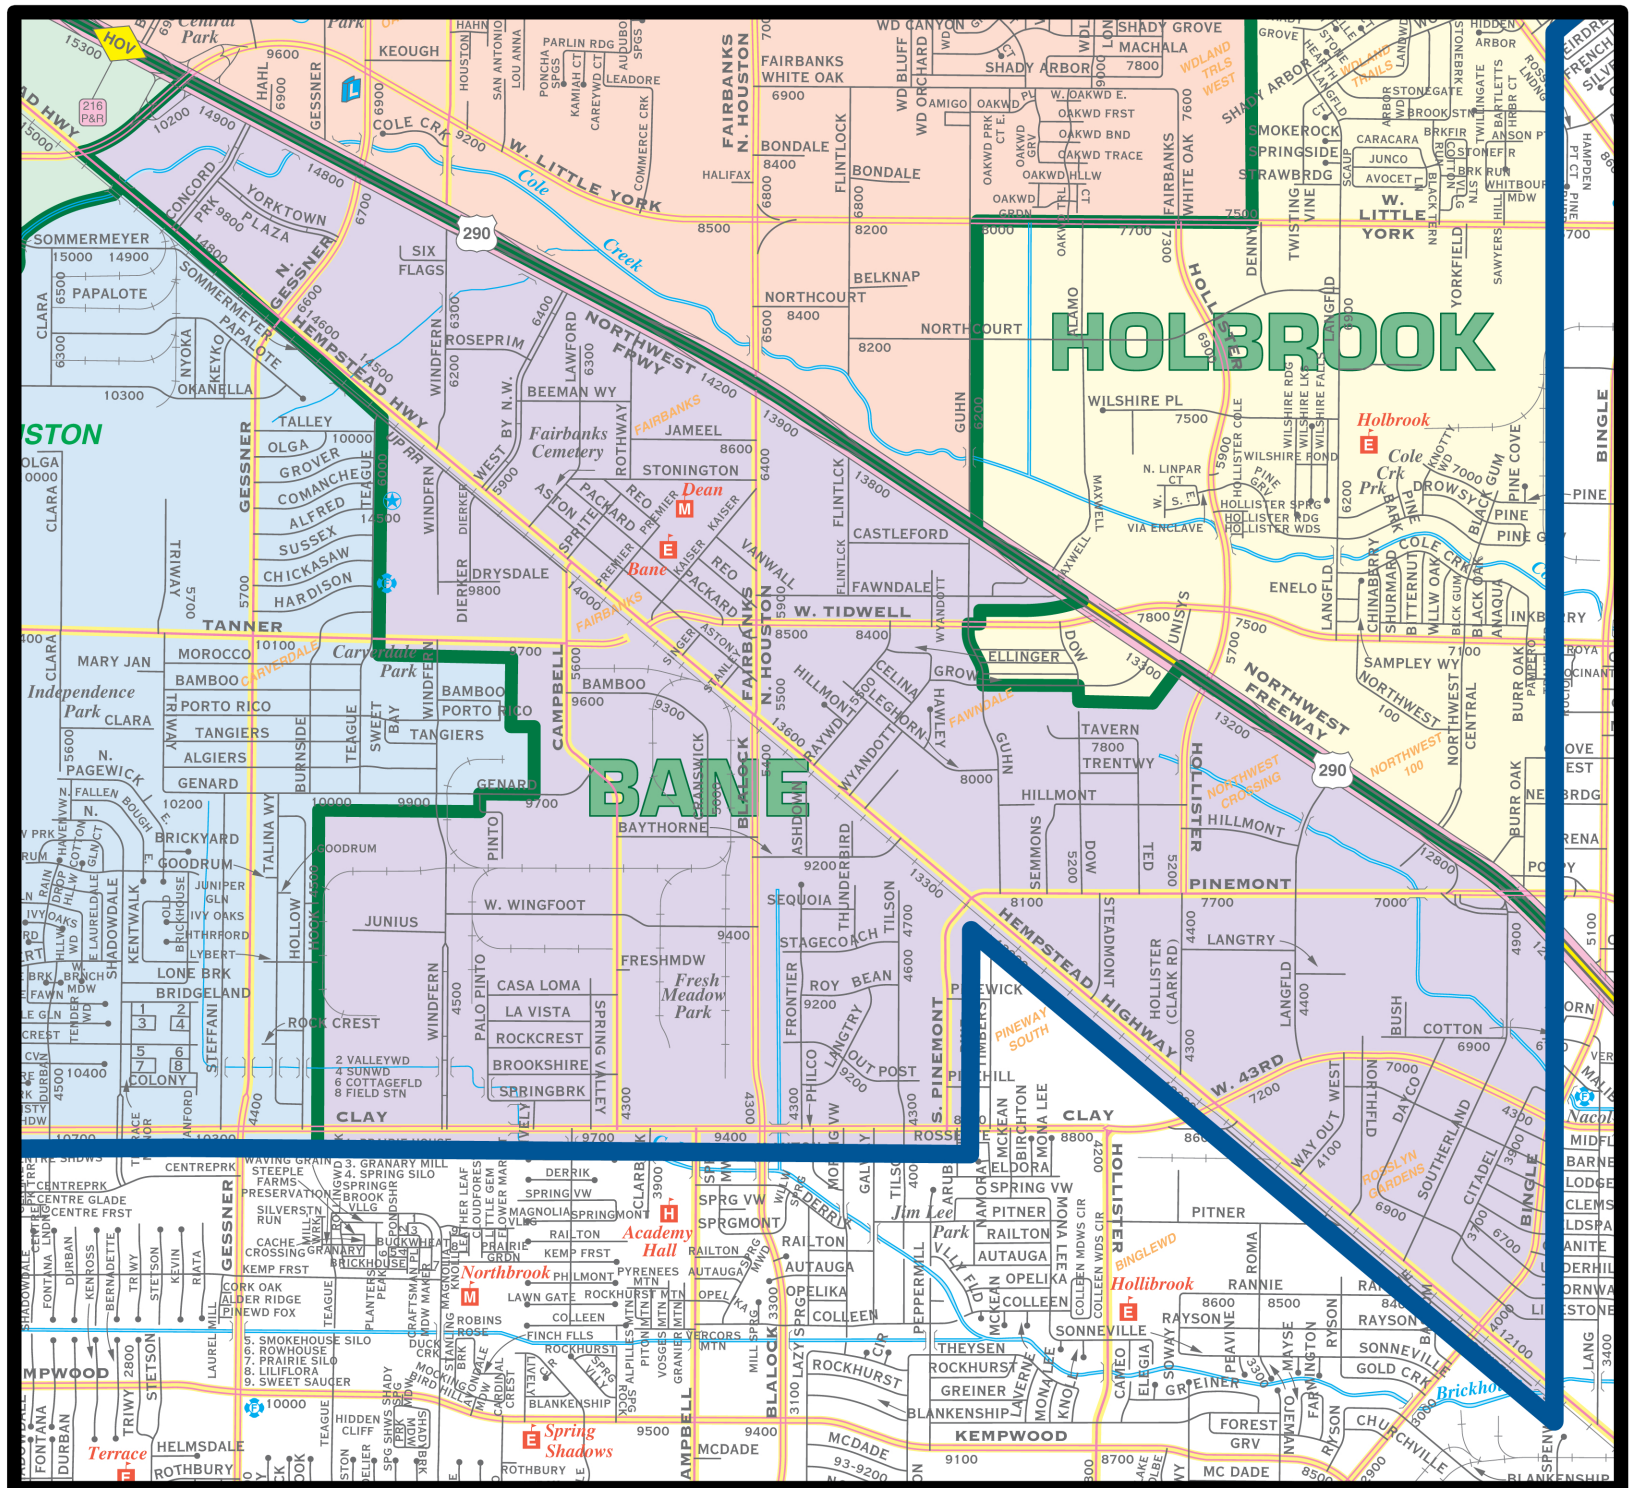

BANE ELEMENTARY

5804 PREMIER ST, HOUSTON, TX 77040
713-460-6140