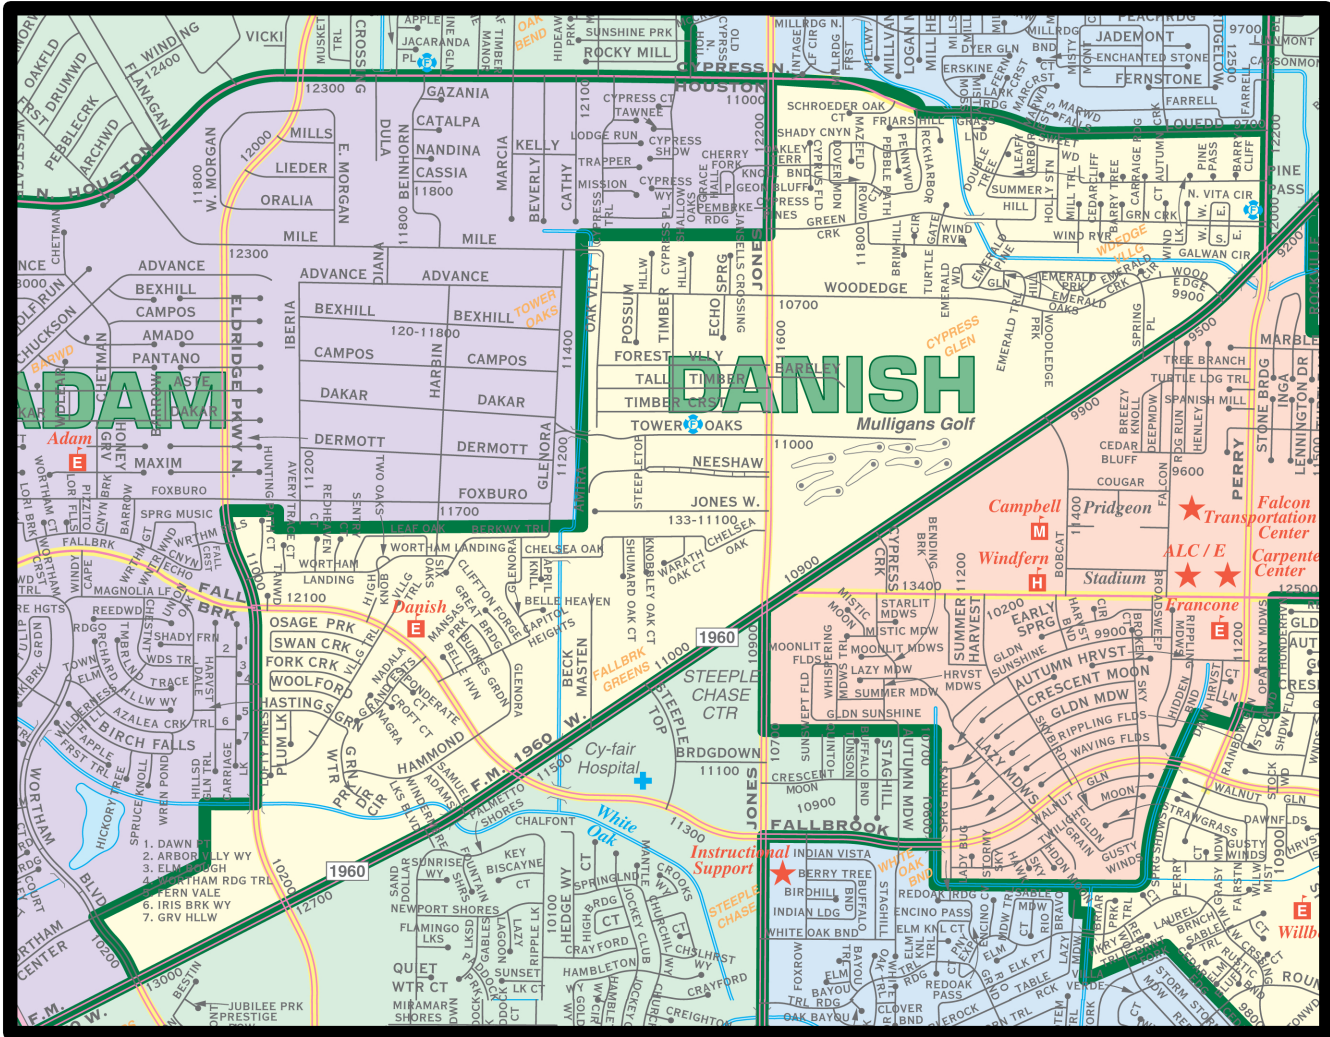

DANISH ELEMENTARY

11850 FALLBROOK DR, HOUSTON, TX 77065
281-955-4981