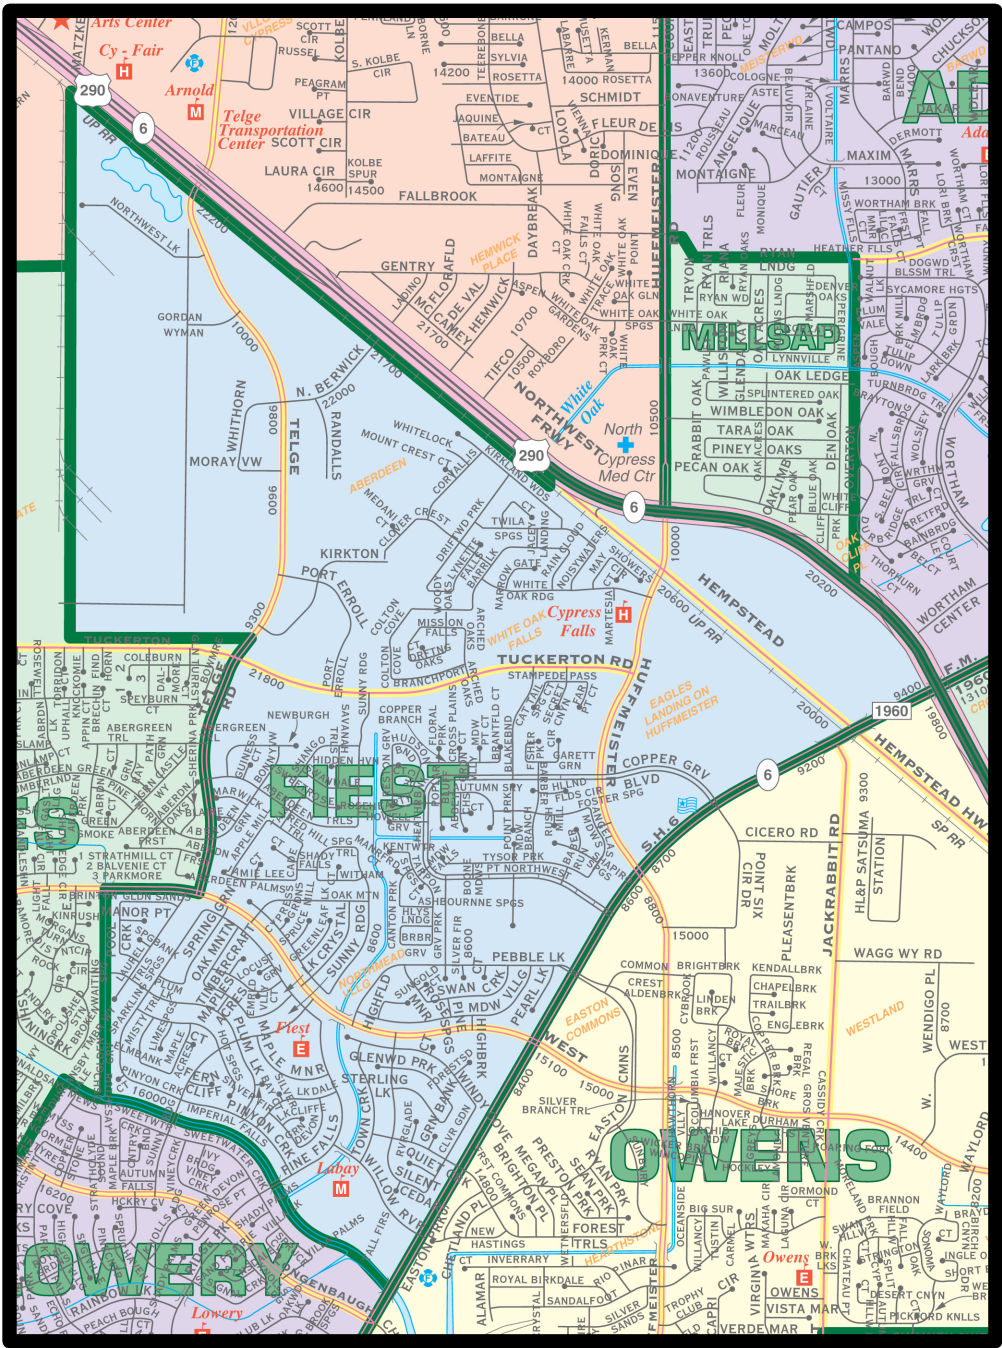

# FIEST ELEMENTARY

**8425 PINE FALLS DR, HOUSTON, TX 77095**  
**281-463-5838**