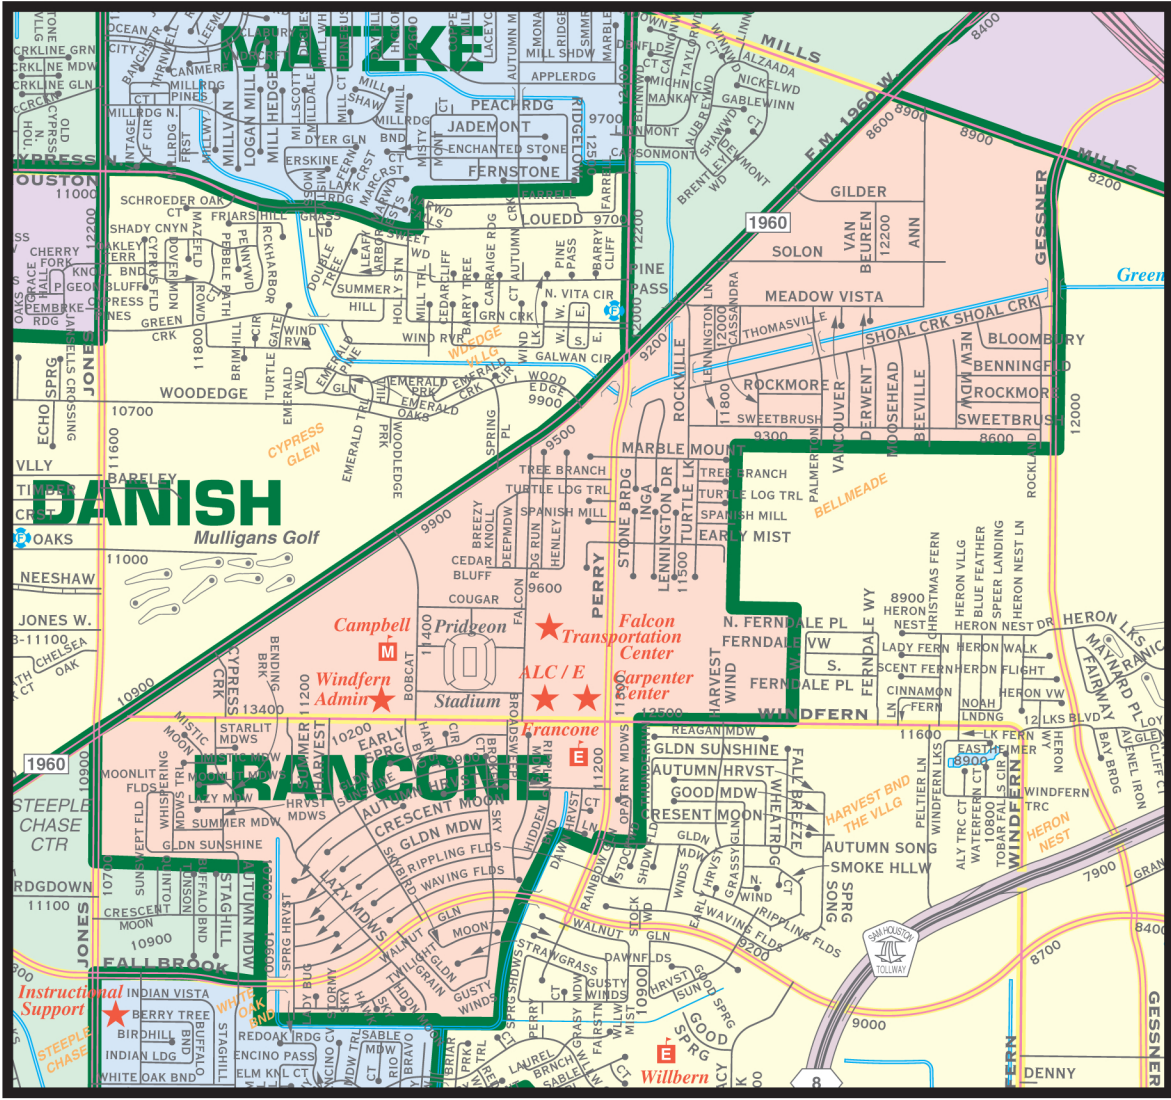

FRANCONE ELEMENTARY

11250 PERRY RD, HOUSTON, TX 77064
281-897-4512