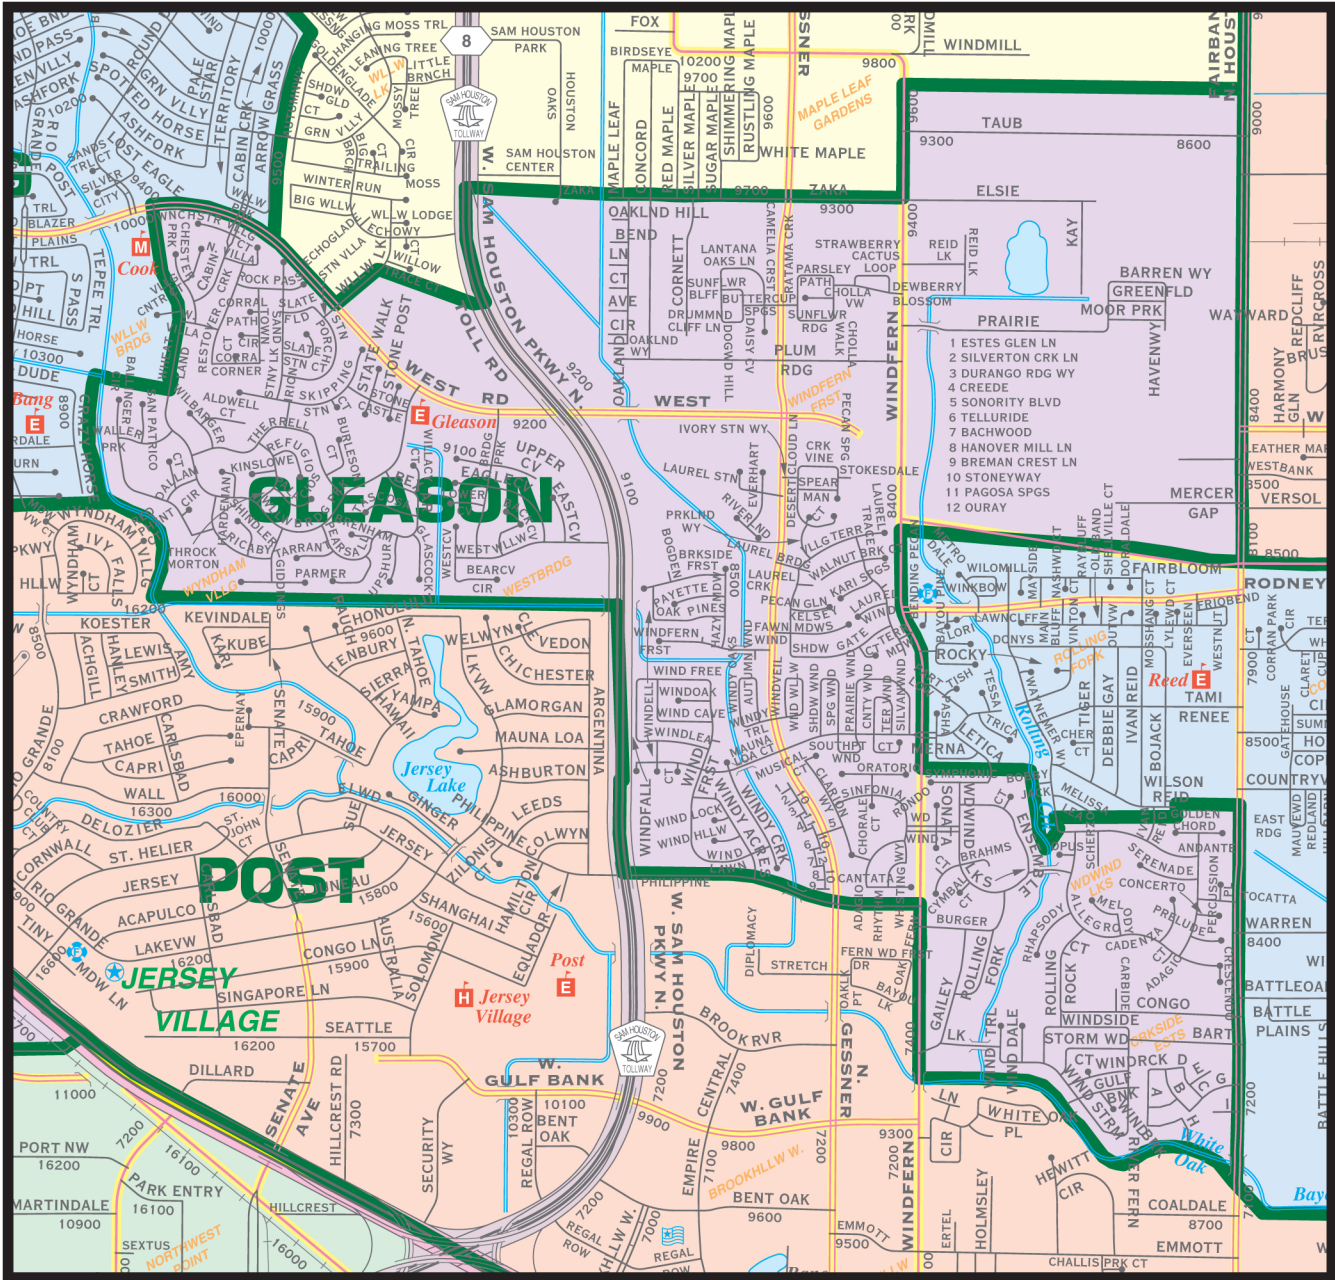

GLEASON ELEMENTARY

9203 WILLOWBRIDGE PARK BLVD, HOUSTON, TX 77064
281-517-6800