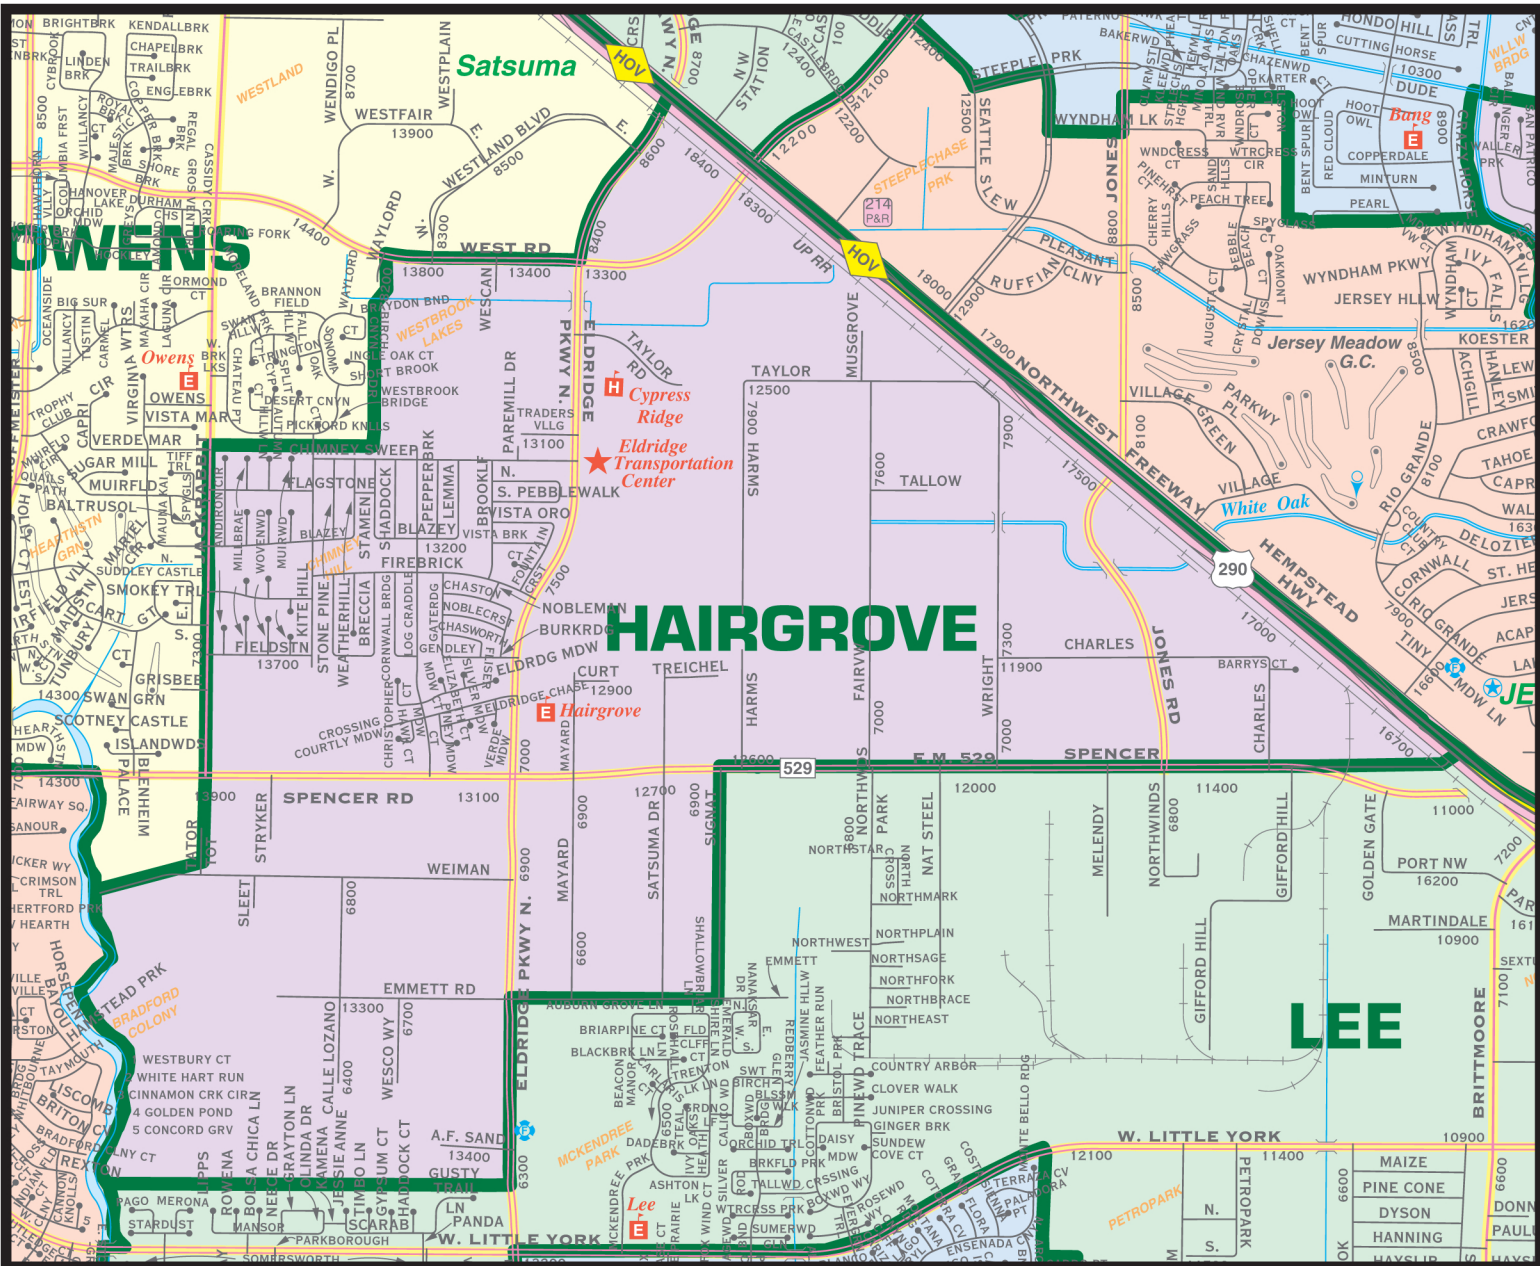

HAIRGROVE ELEMENTARY

7120 NORTH ELDRIDGE PKWY, HOUSTON, TX 77041
713-896-5015