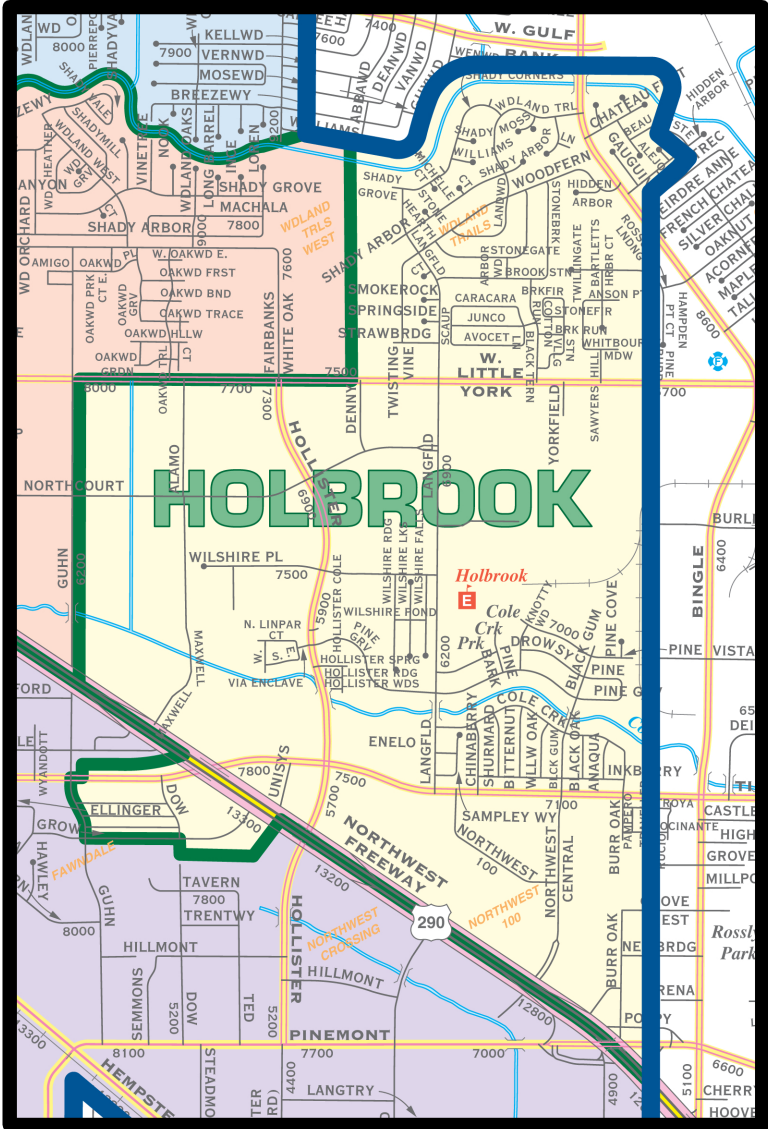

HOLBROOK ELEMENTARY

6402 LANGFIELD RD, HOUSTON, TX 77092

713-460-6165