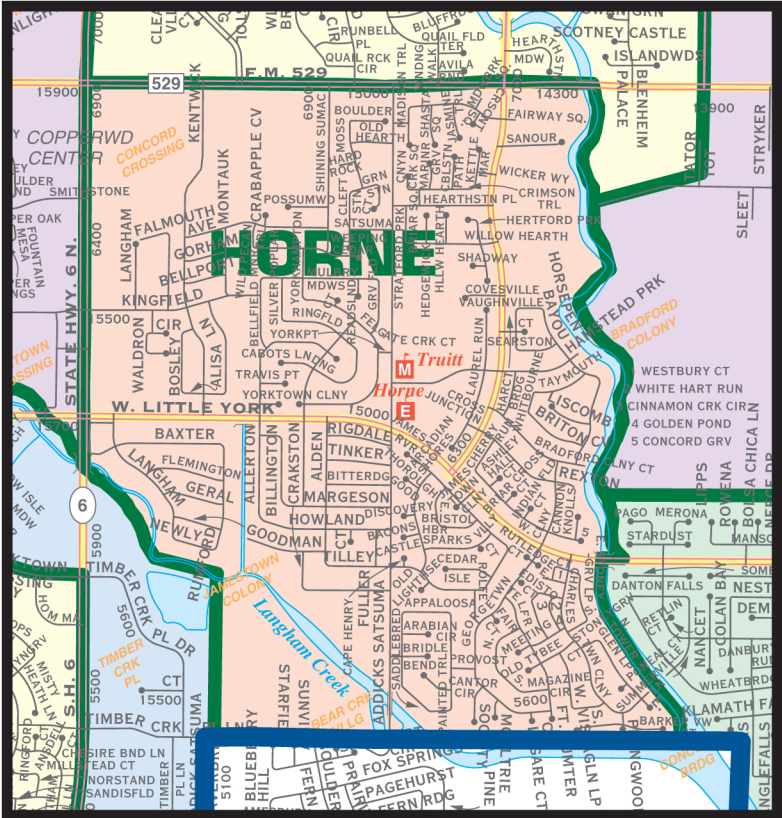

# HORNE ELEMENTARY

**14950 WEST LITTLE YORK RD, HOUSTON, TX 77084**  
**281-463-5954**