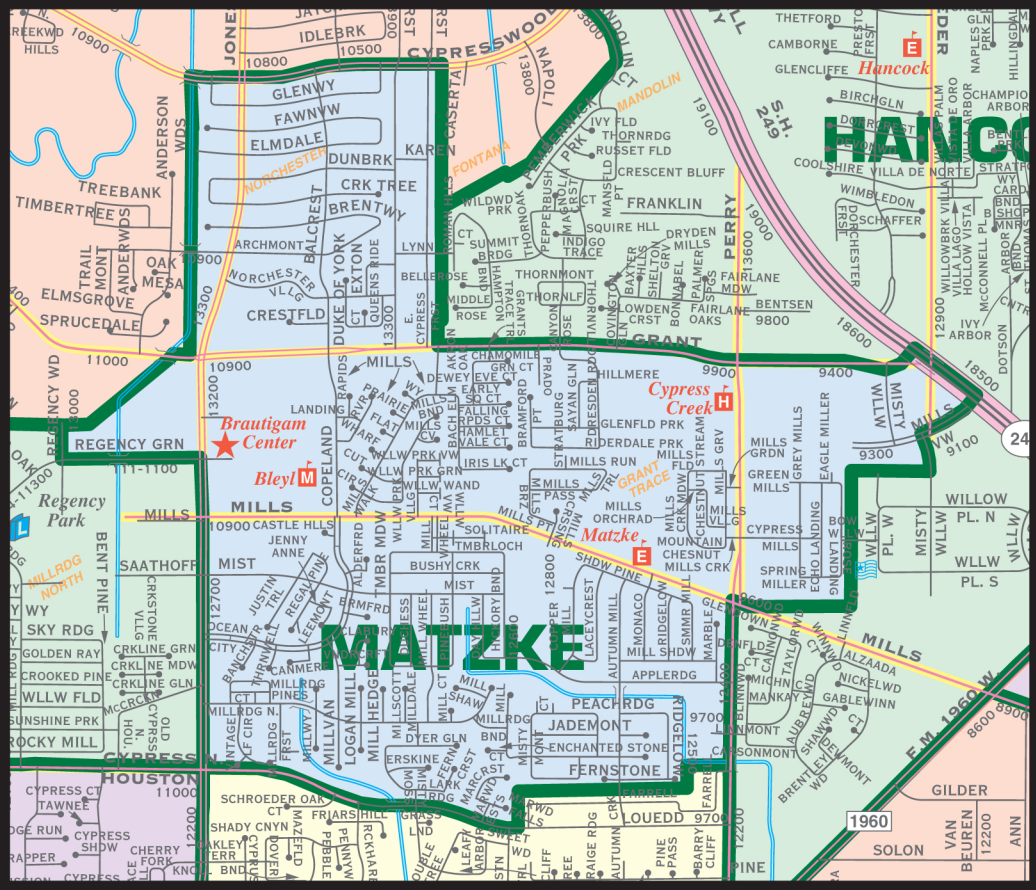

MATZKE ELEMENTARY

10002 MILLS RD, HOUSTON, TX 77070
281-897-4450