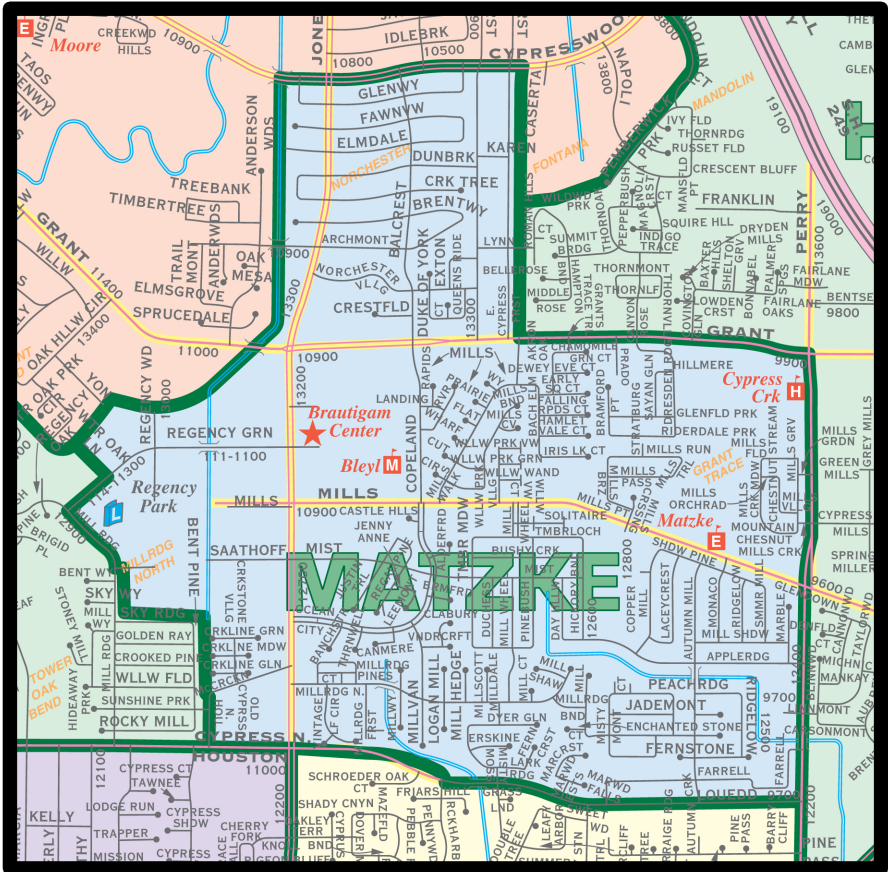

MATZKE ELEMENTARY

10002 MILLS RD, HOUSTON, TX 77070
281-897-4450