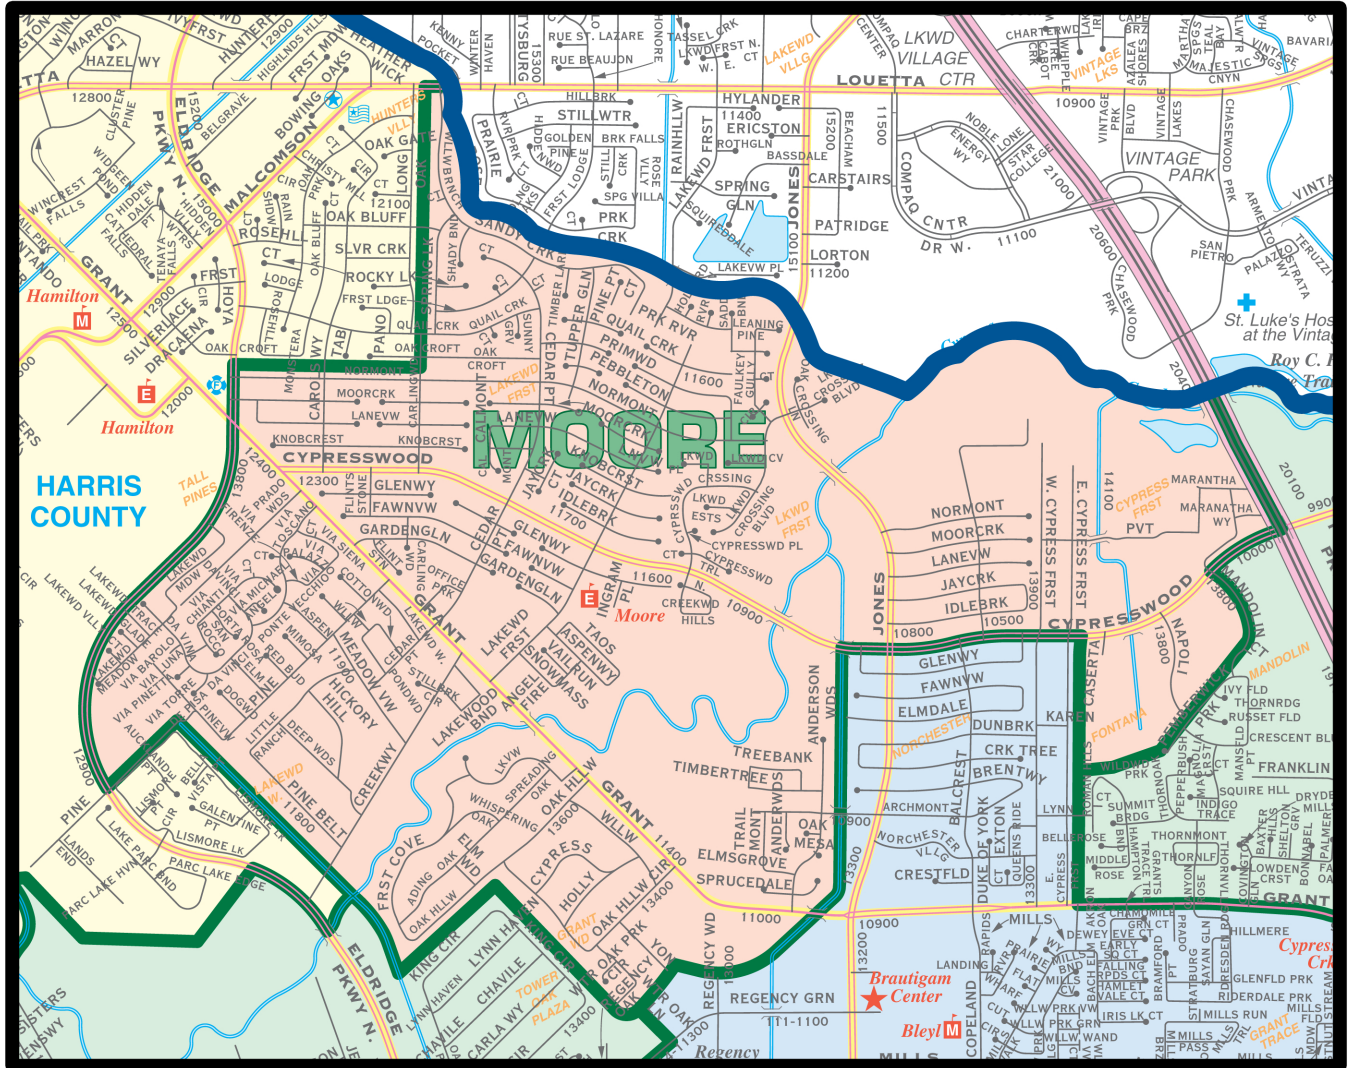

MOORE ELEMENTARY

13734 LAKEWOOD FOREST DR, HOUSTON, TX 77070
281-370-4040