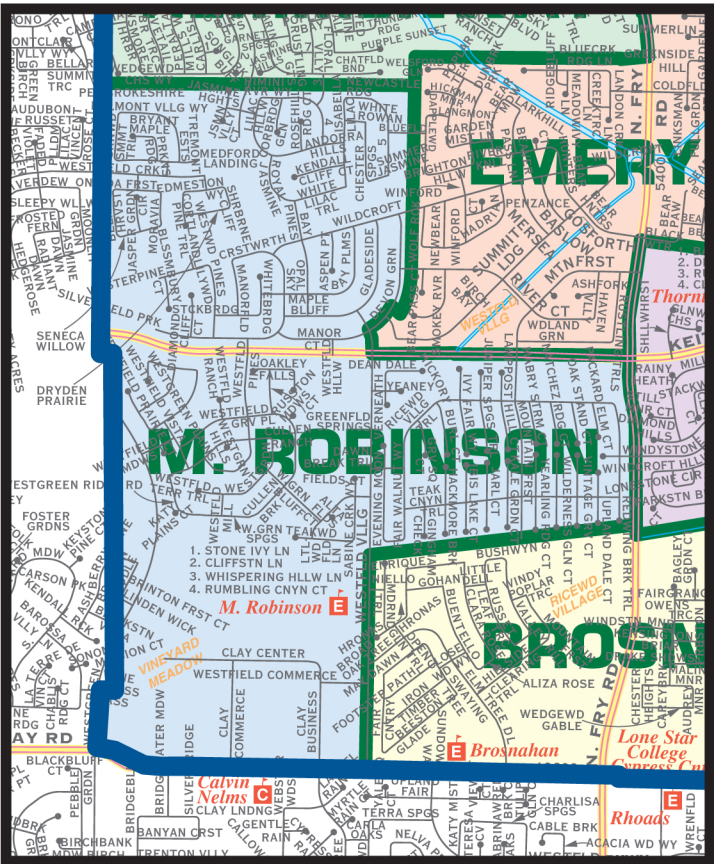

M. ROBINSON ELEMENTARY

4321 WESTFIELD VILLAGE DR, KATY, TX 77449

281-855-1240