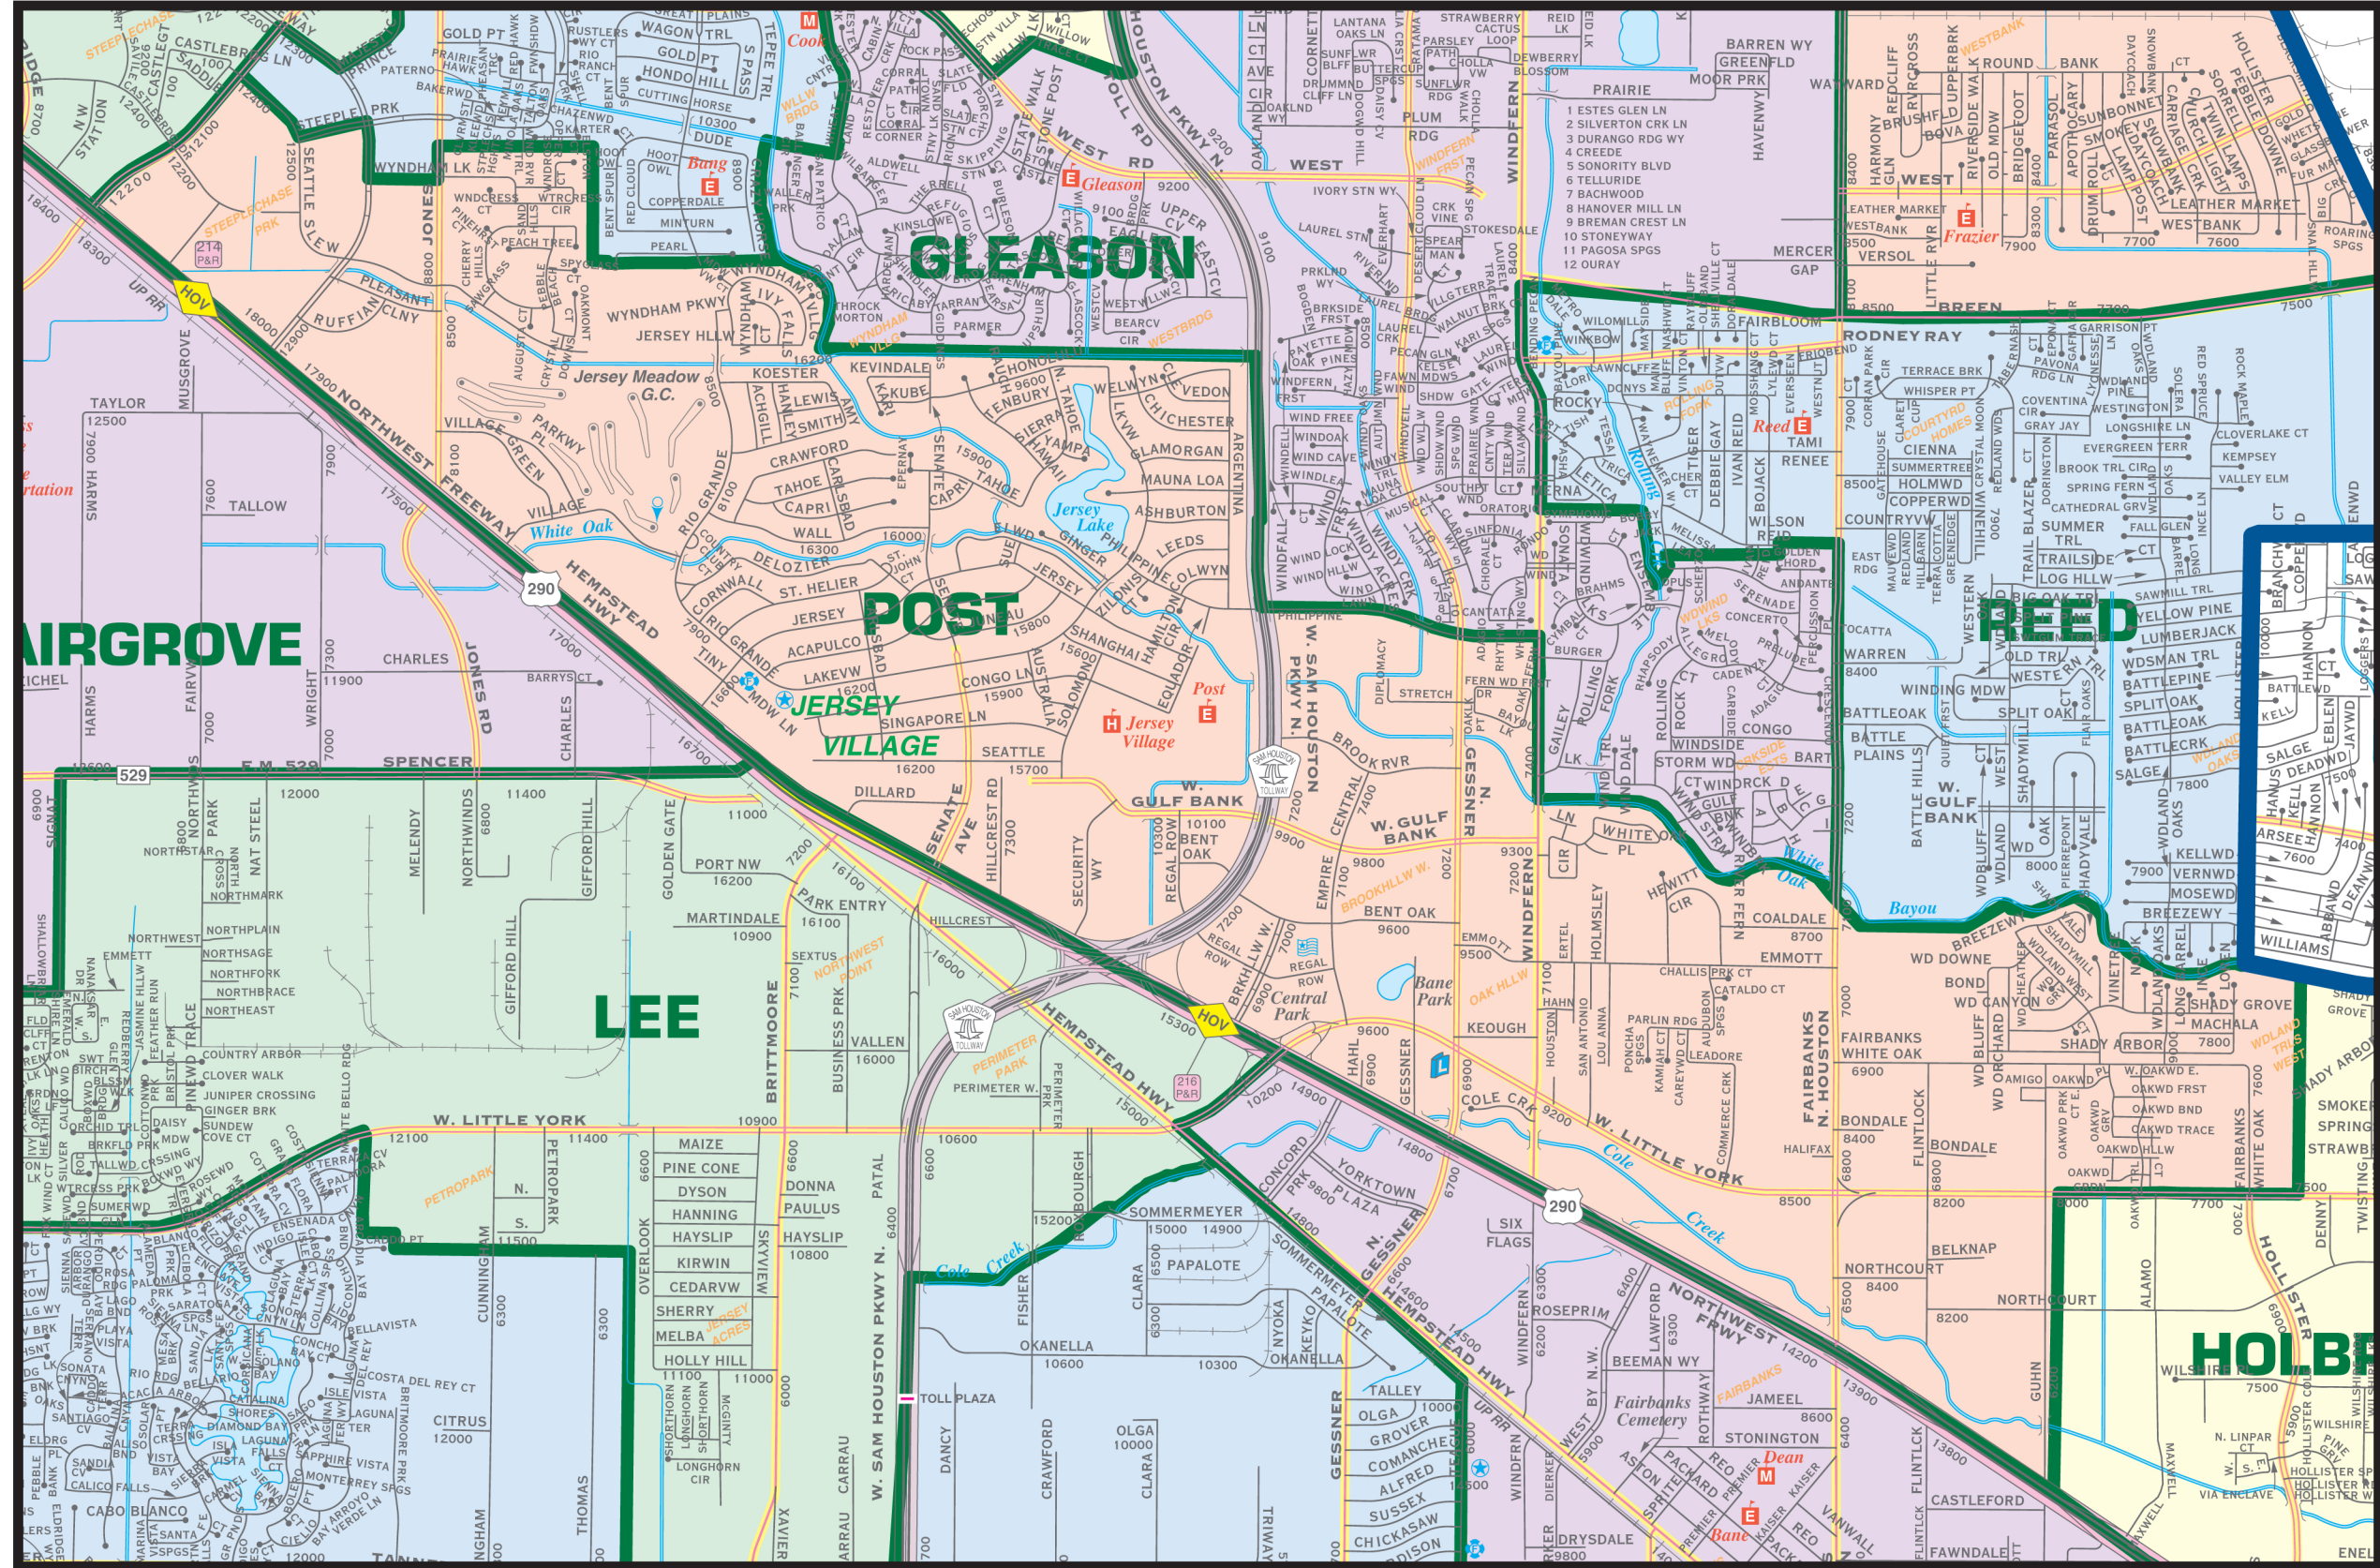

POST ELEMENTARY

7600 EQUADOR ST, HOUSTON, TX 77040
713-896-3488