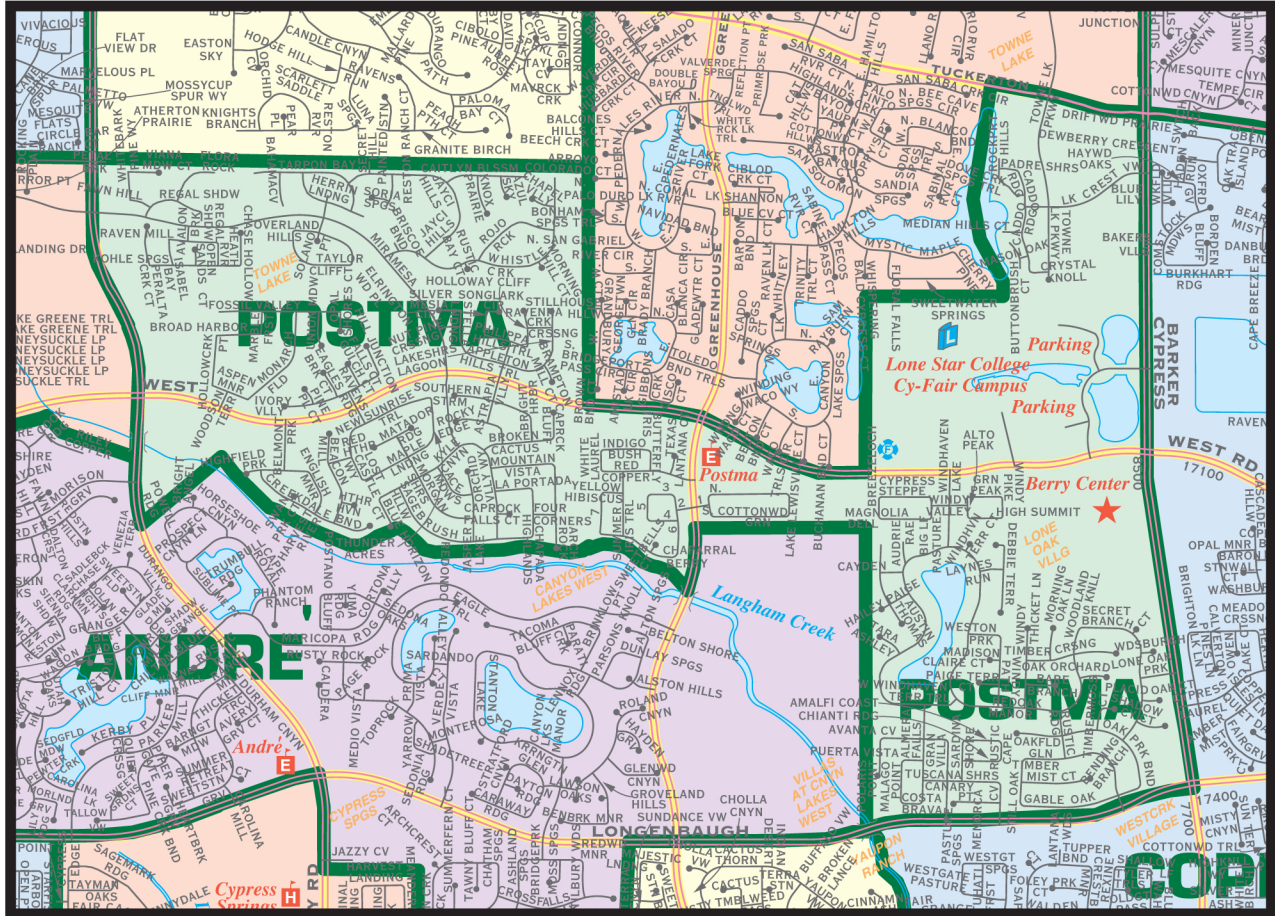

POSTMA ELEMENTARY

18425 WEST RD, CYPRESS, TX 77433
281-345-3660