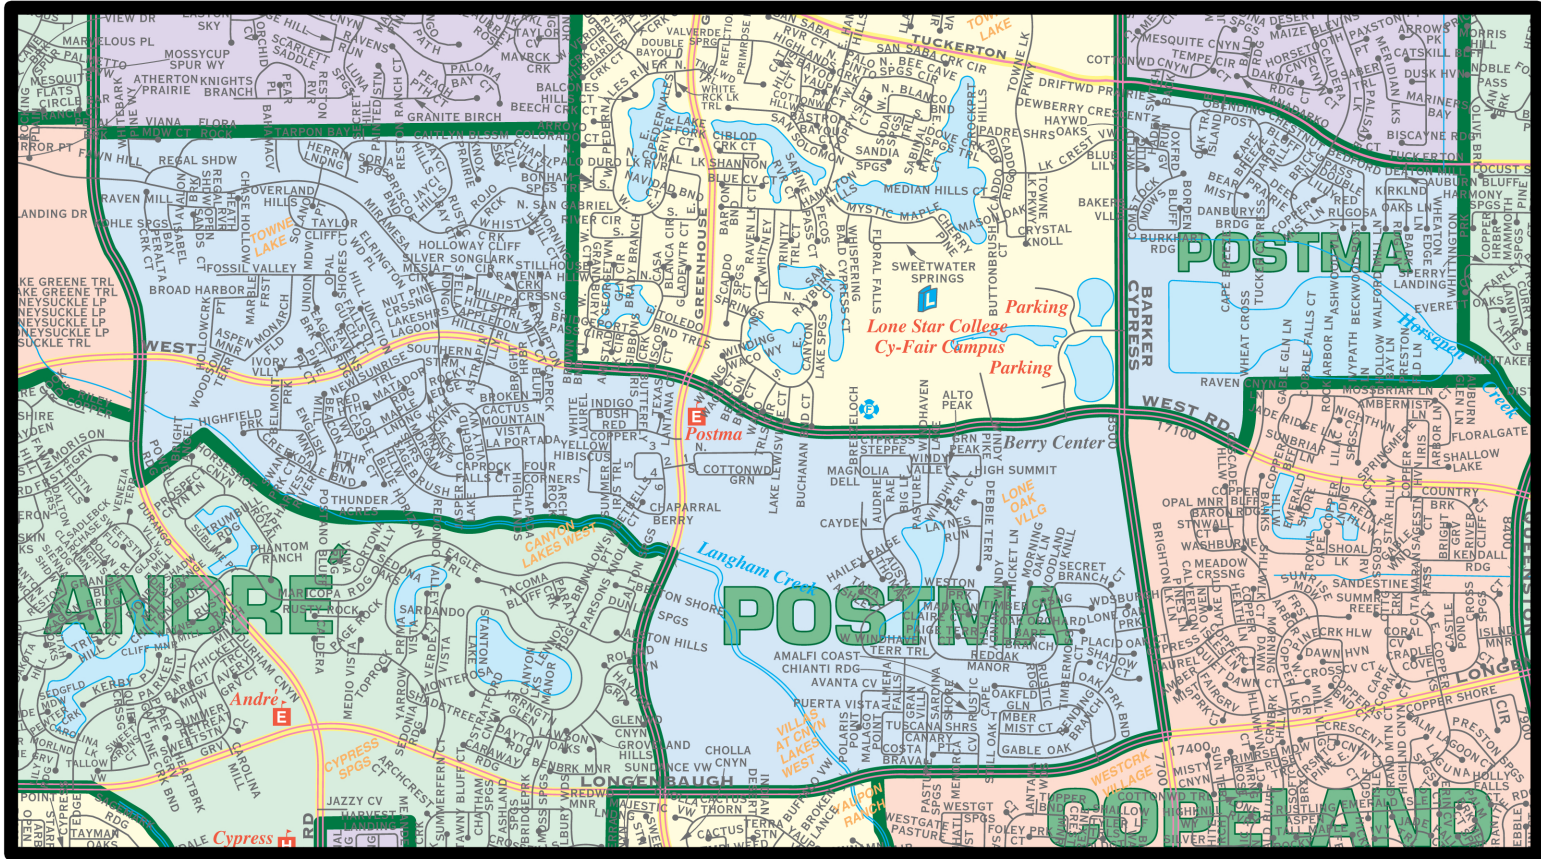

POSTMA ELEMENTARY

18425 WEST RD, CYPRESS, TX 77433
281-345-3660