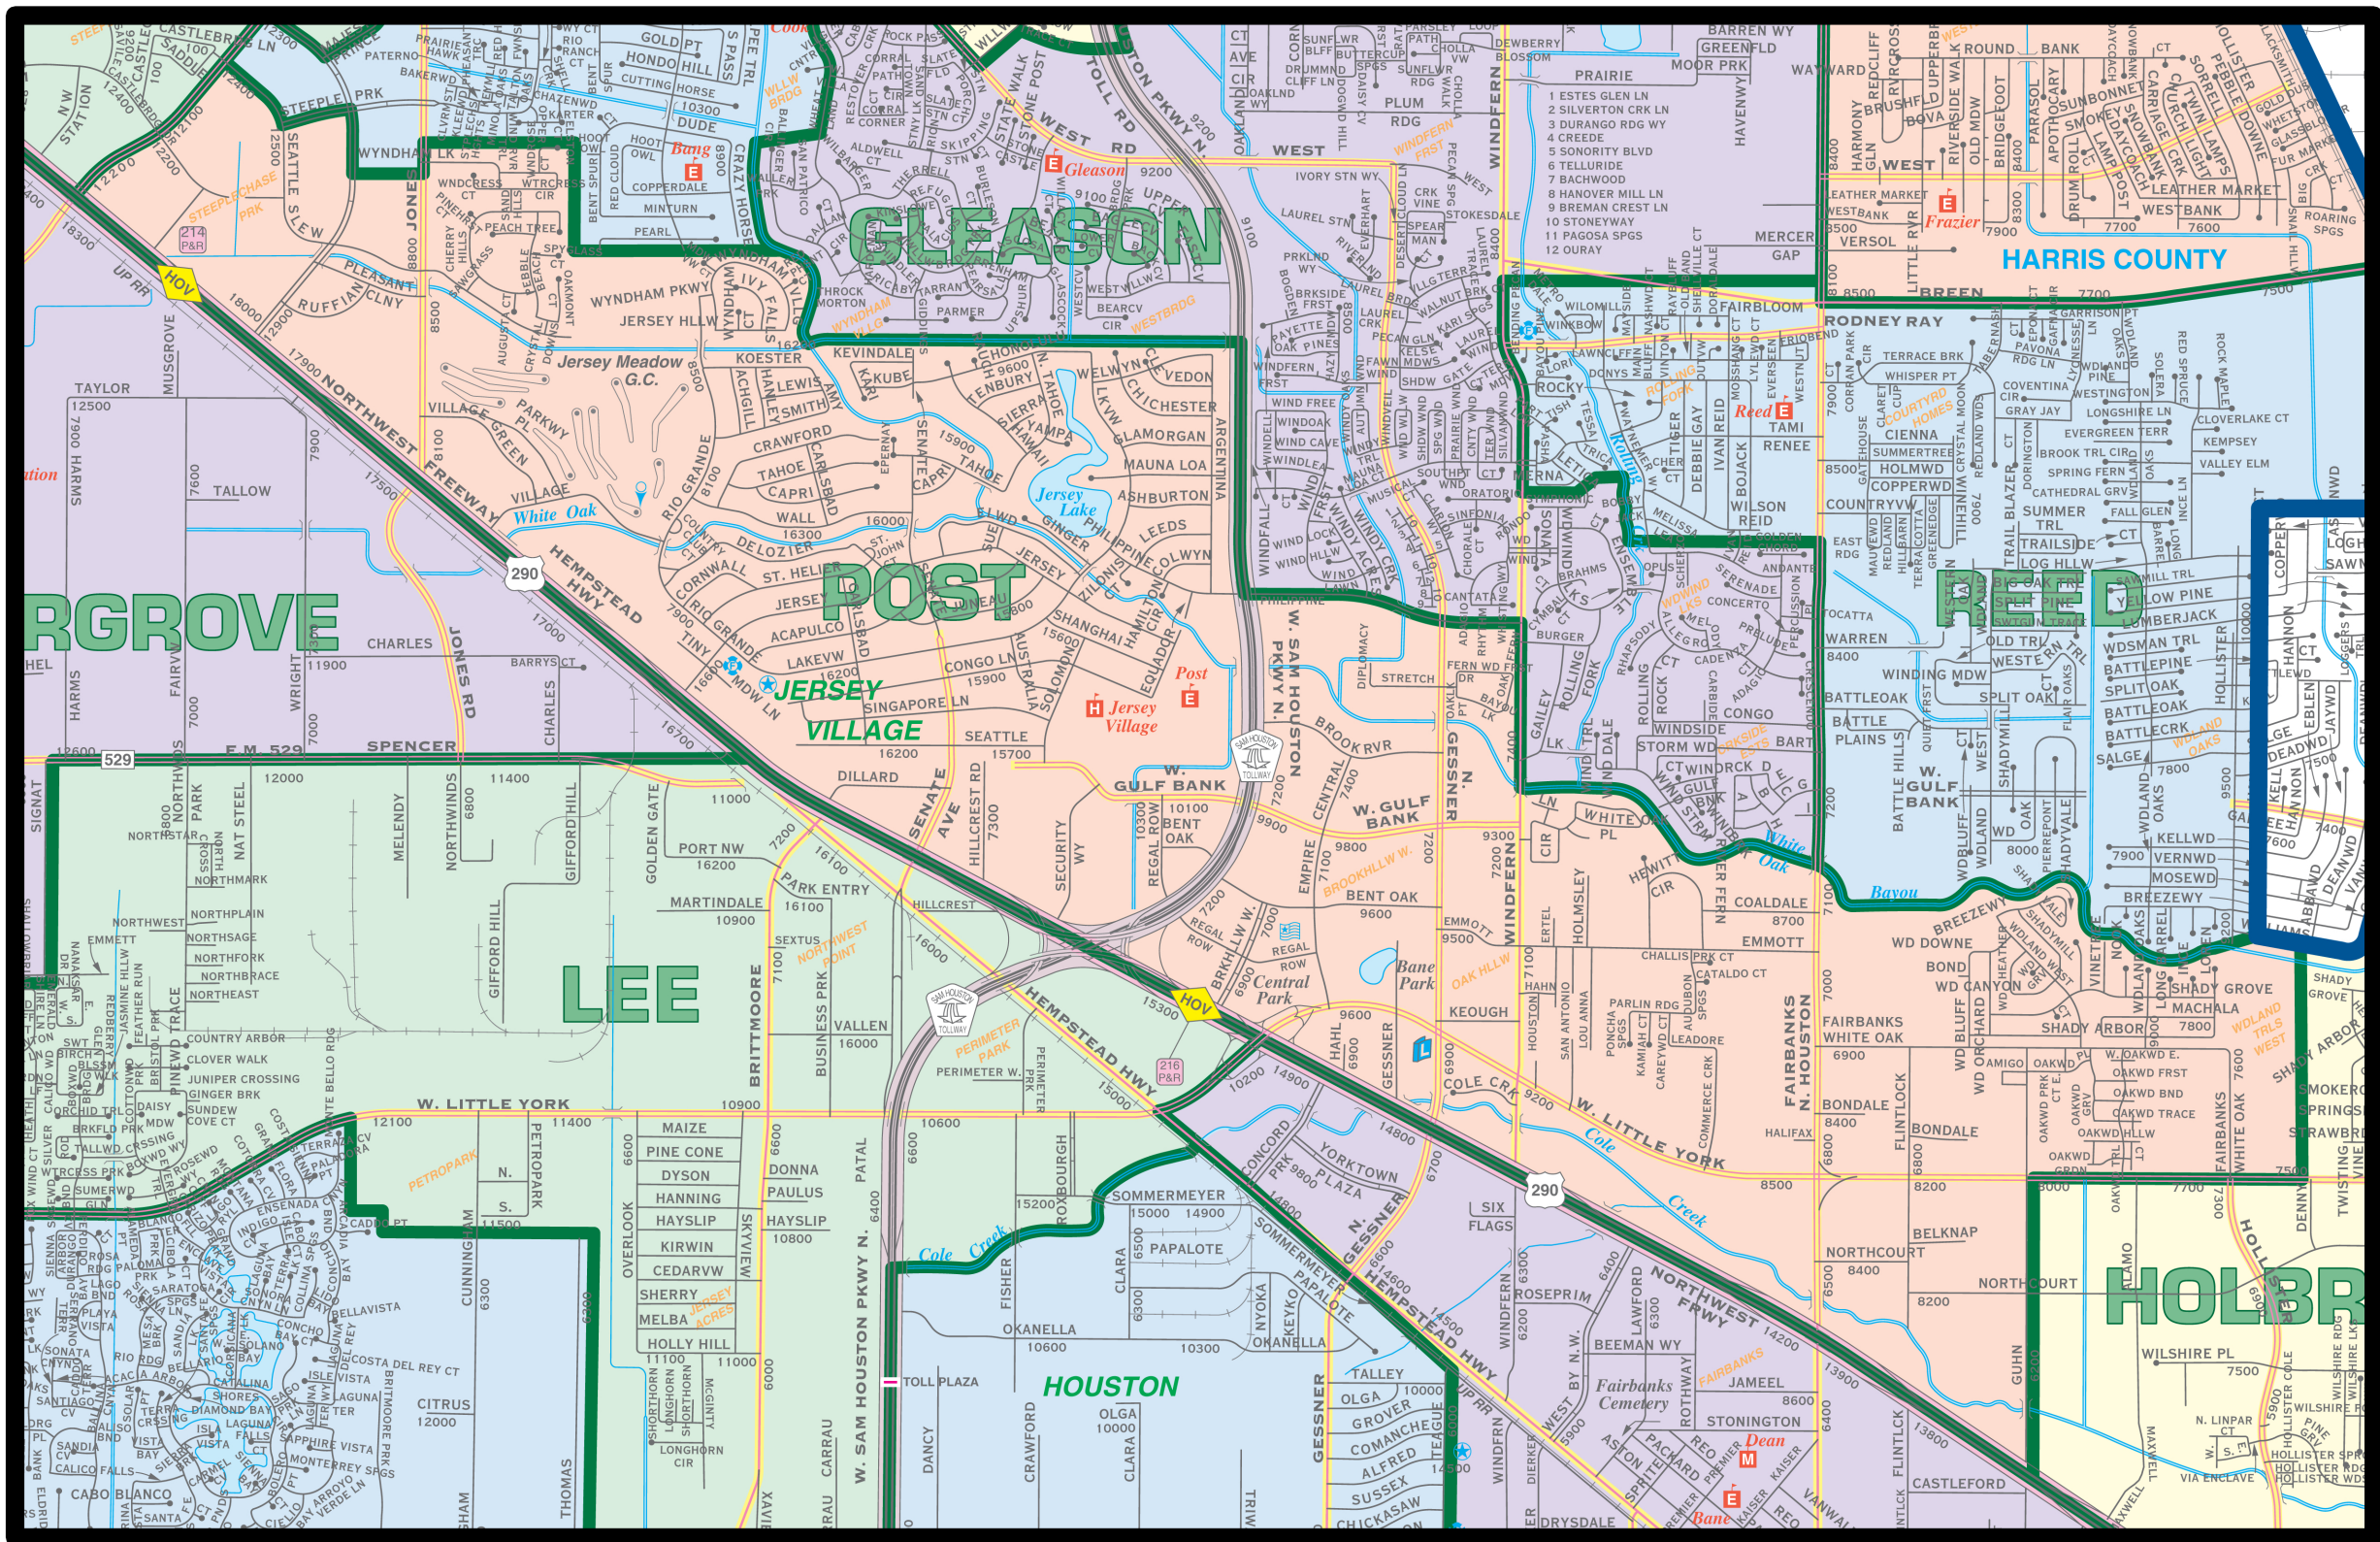

# POST ELEMENTARY

**7600 EQUADOR ST, HOUSTON, TX 77040**  
**713-896-3488**