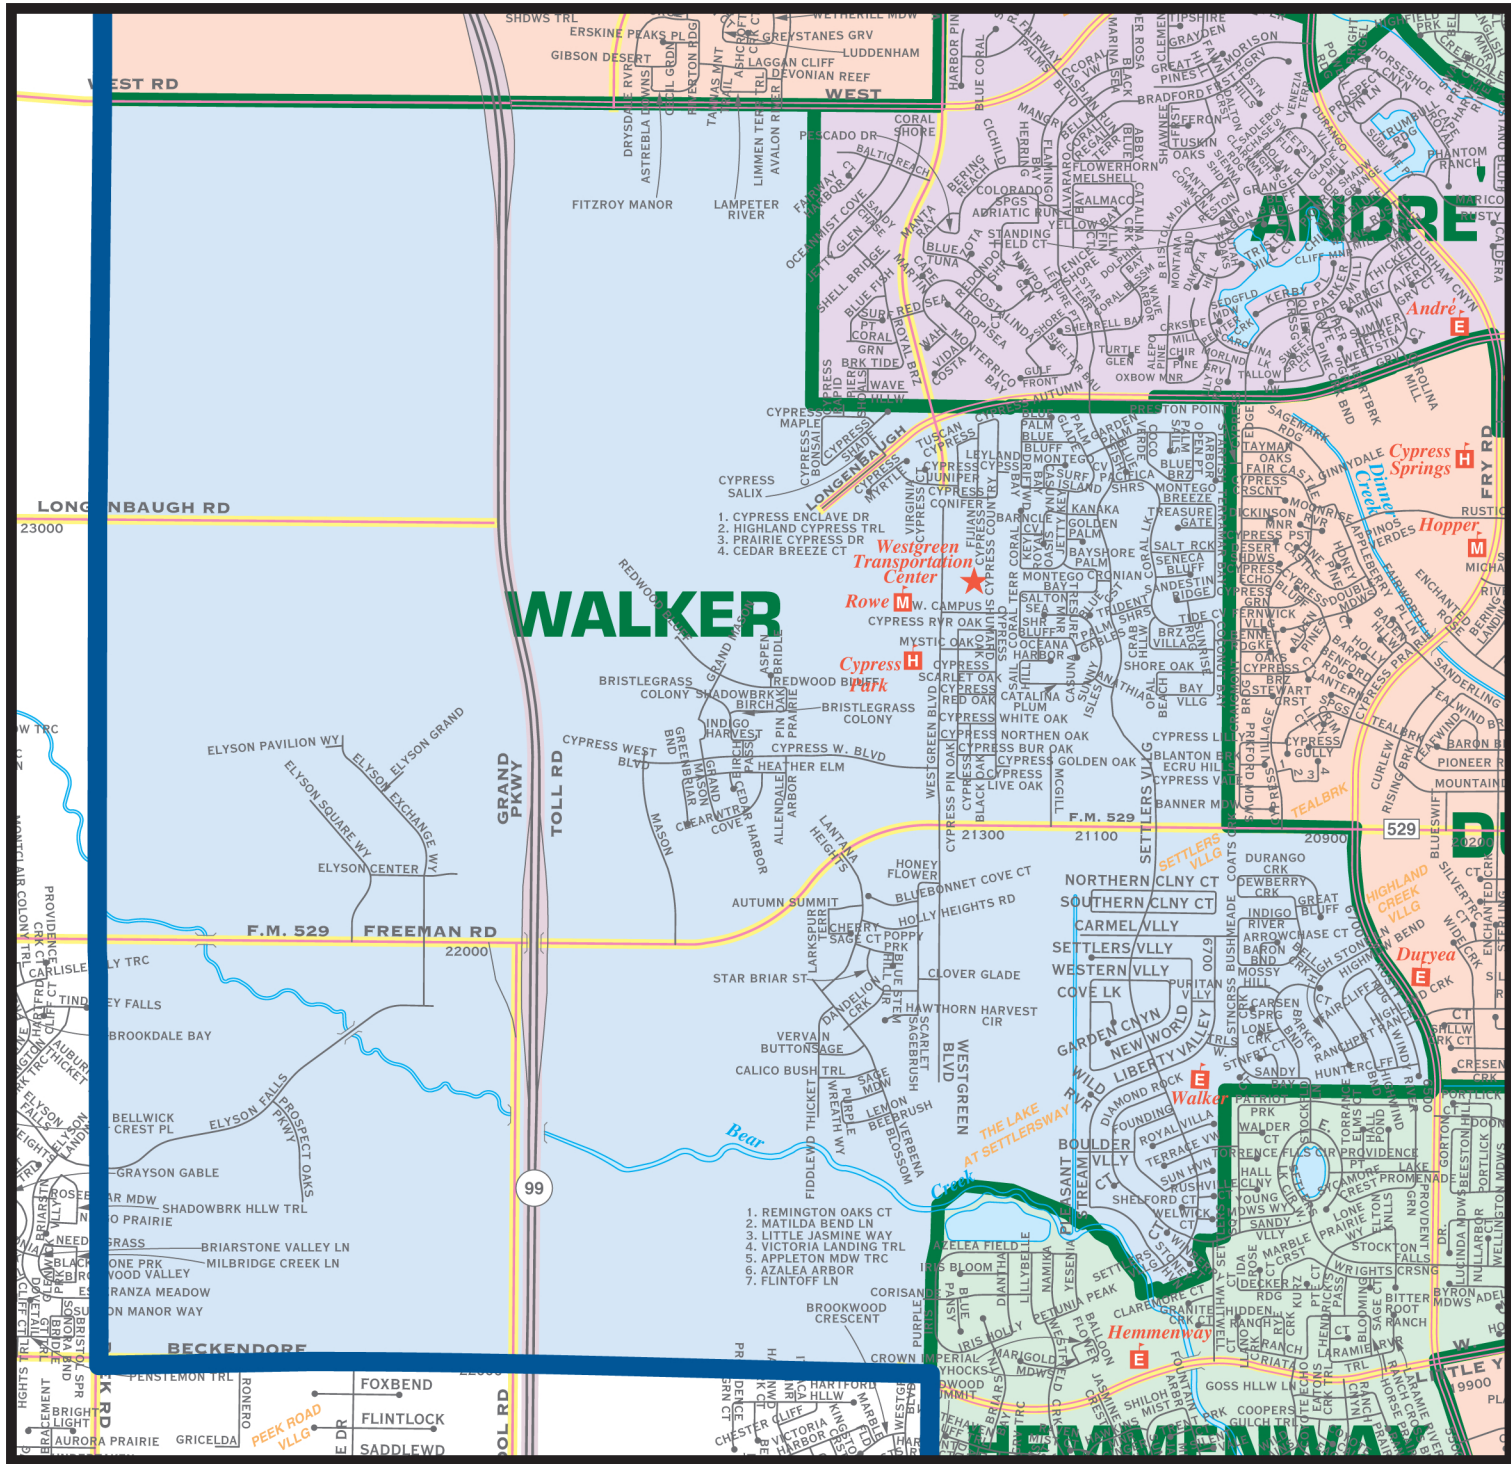

WALKER ELEMENTARY

6424 SETTLERS VILLAGE DR, KATY, TX 77449
281-345-3200