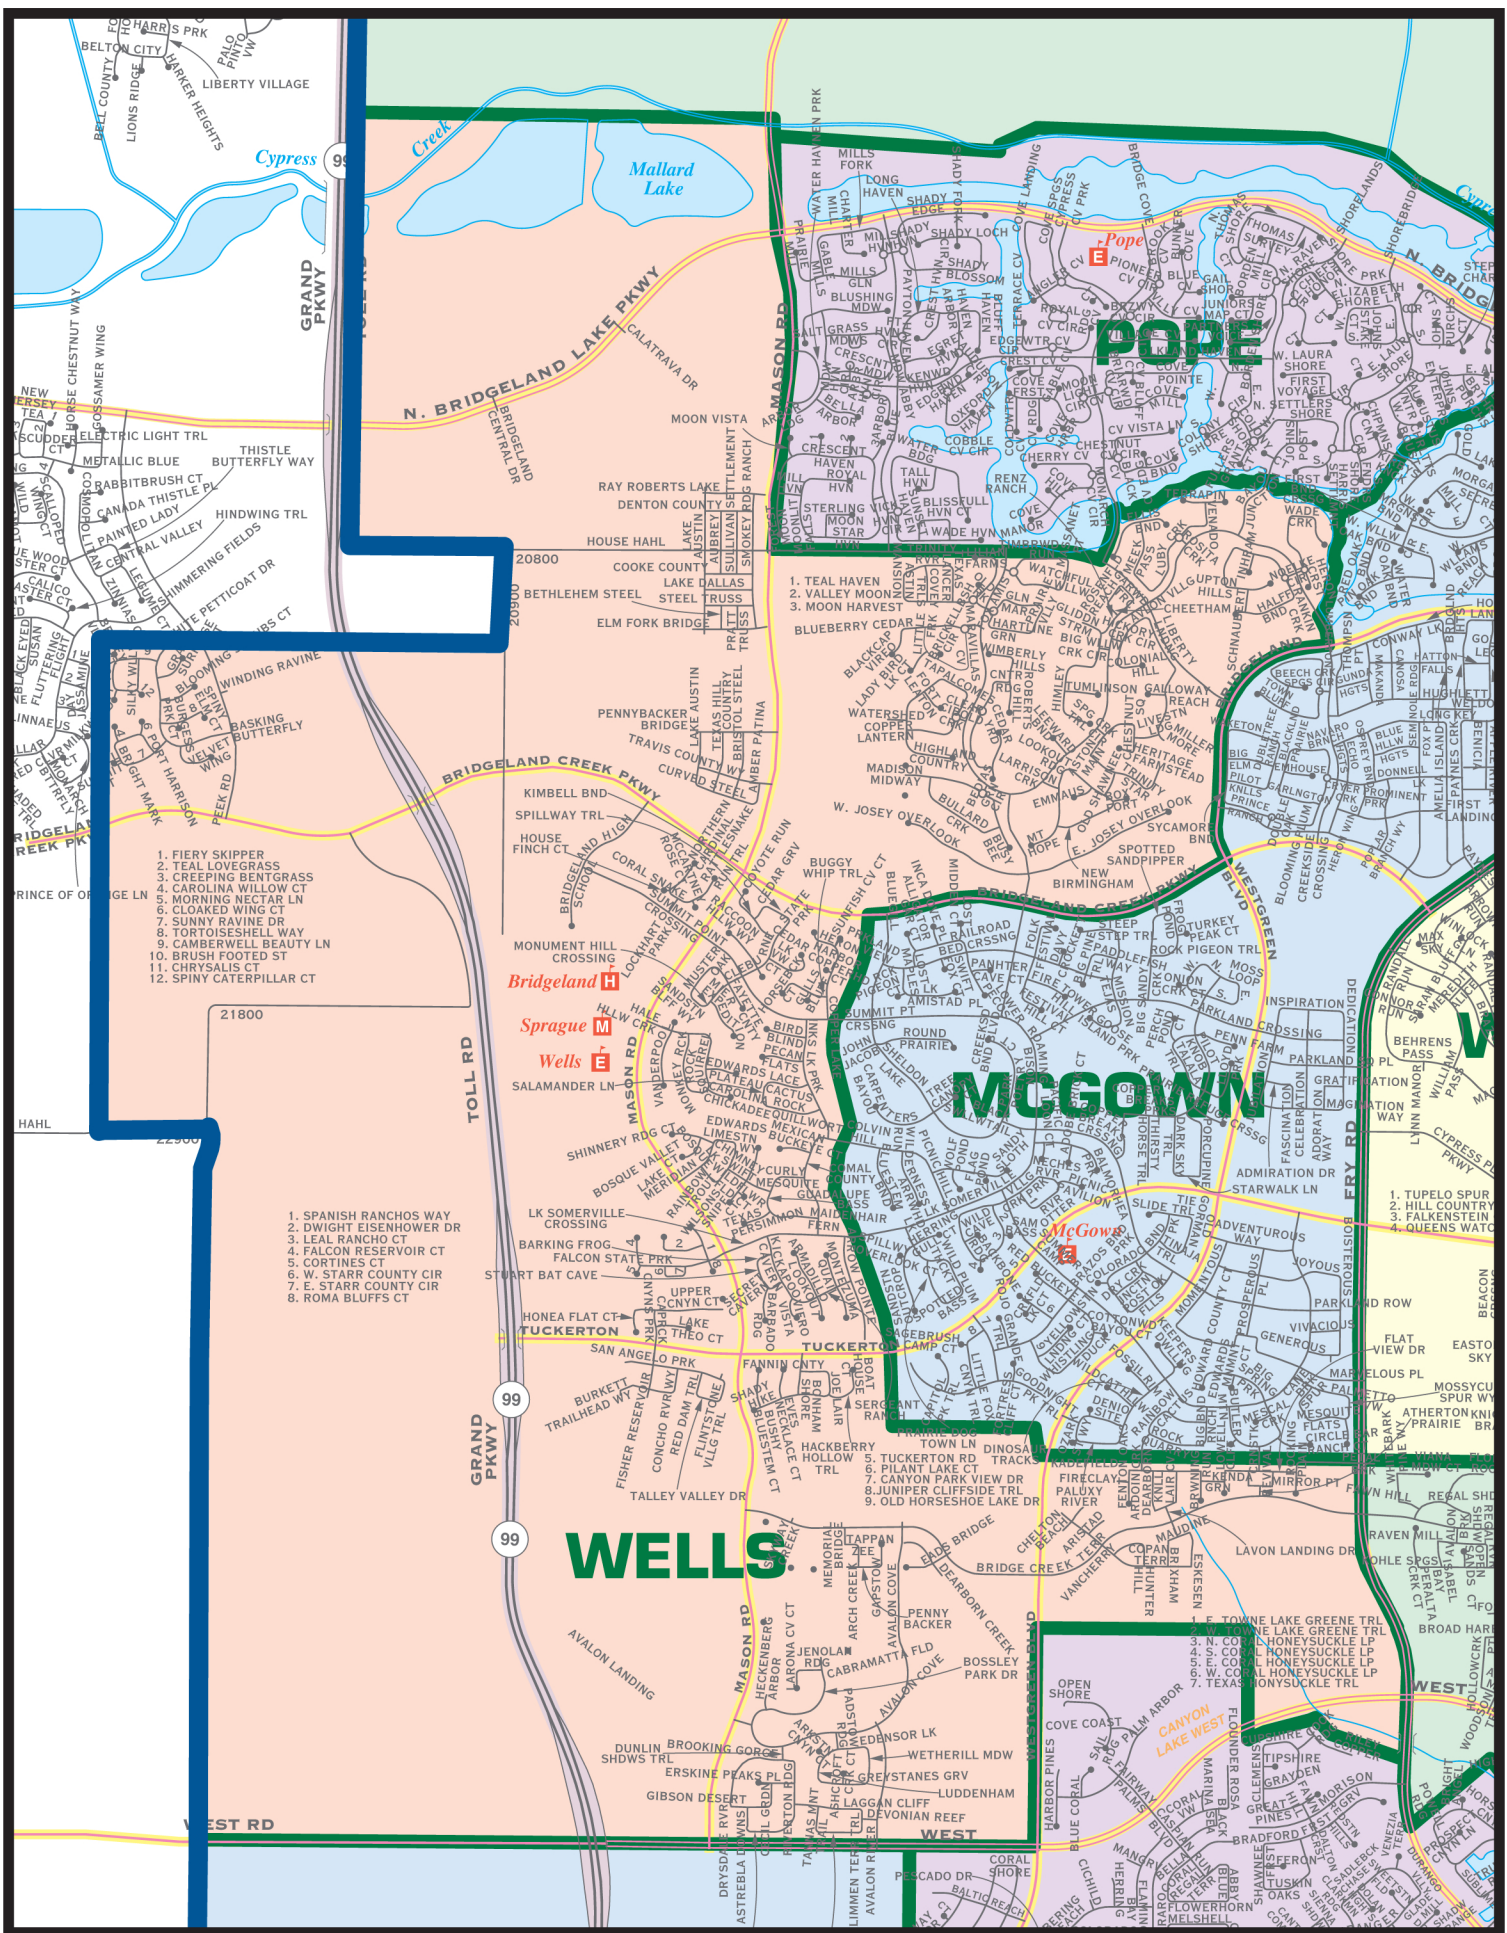

WELLS ELEMENTARY

1. FIERY SKIPPER
2. TEAL LOVEGRASS
3. CREEPING BENTGRASS
4. CAROLINA WILLOW CT
5. MORNING NECTAR LN
6. CLOAKED WING CT
7. SUNNY RAVINE DR
8. TORTOISESHELL WAY
9. CAMBERWELL BEAUTY LN
10. BRUSH FOOTED ST
11. CHRYSALIS CT
12. SPINY CATERPILLAR CT

1. SPANISH RANCHOS WAY
2. DWIGHT EISENHOWER DR
3. LEAL RANCHO CT
4. FALCON RESERVOIR CT
5. CORTINES CT
6. W. STARR COUNTY CIR
7. E. STARR COUNTY CIR
8. ROMA BLUFFS CT

10607 MASON RD, CYPRESS, TX 77433
832-349-7400