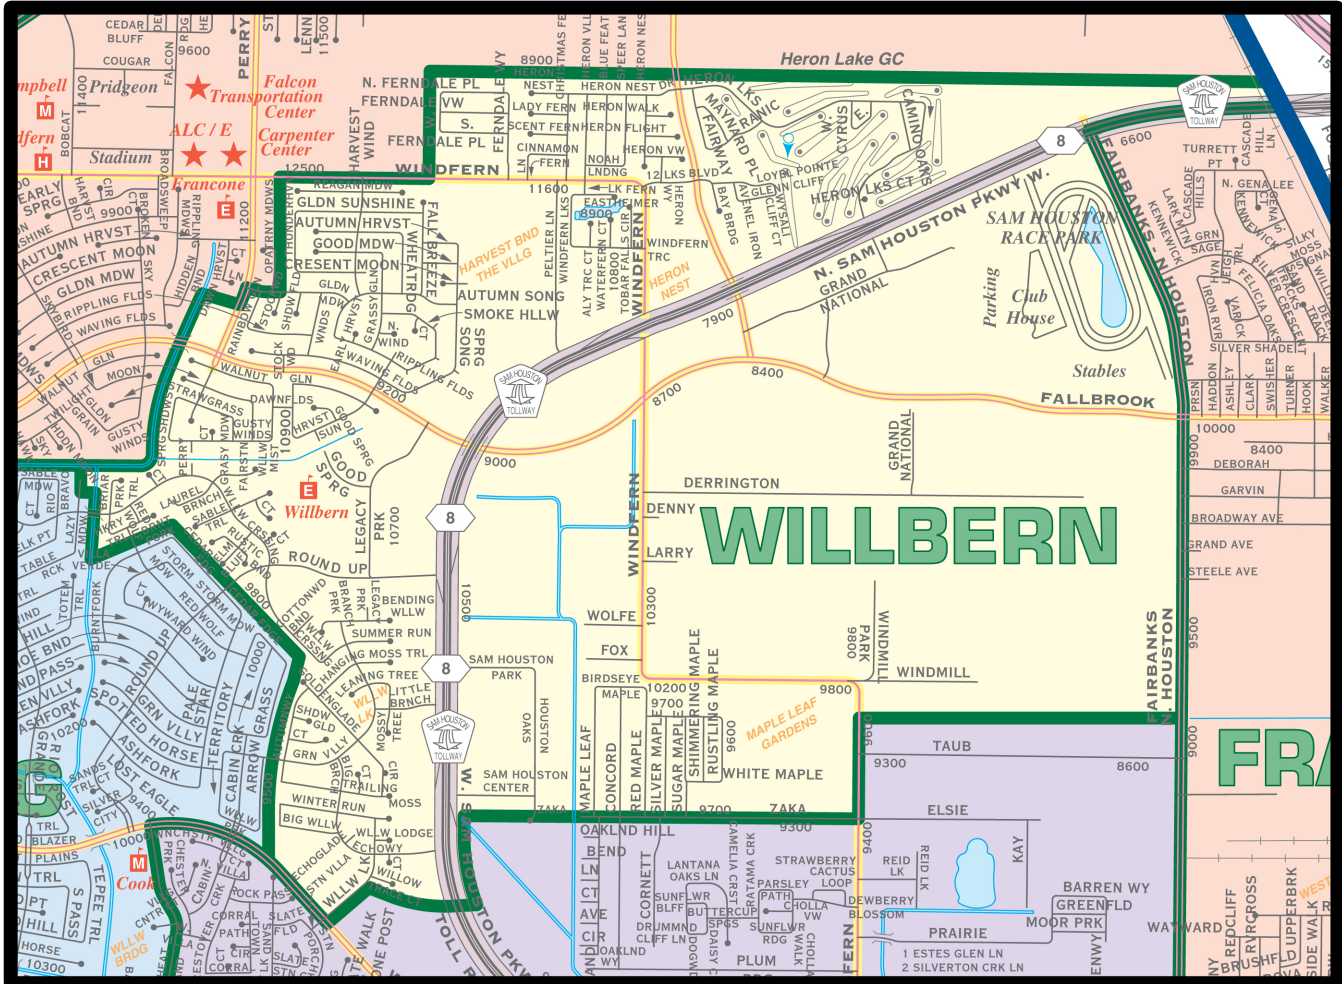

WILLBERN ELEMENTARY

10811 GOODSRING DR, HOUSTON, TX 77064
281-897-3820