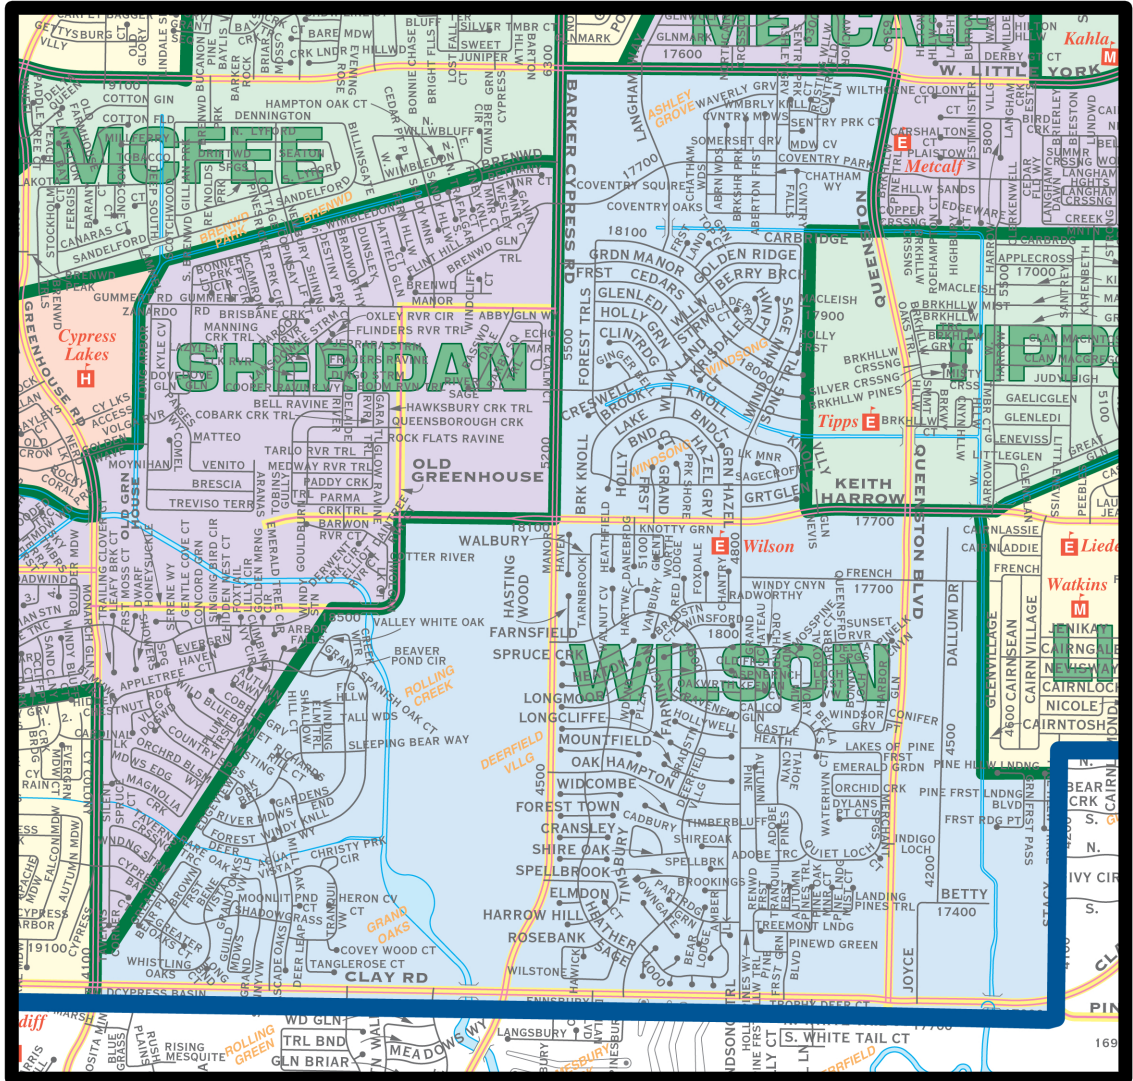

WILSON ELEMENTARY

18015 KIETH HARROW BLVD, HOUSTON, TX 77084
281-463-5941