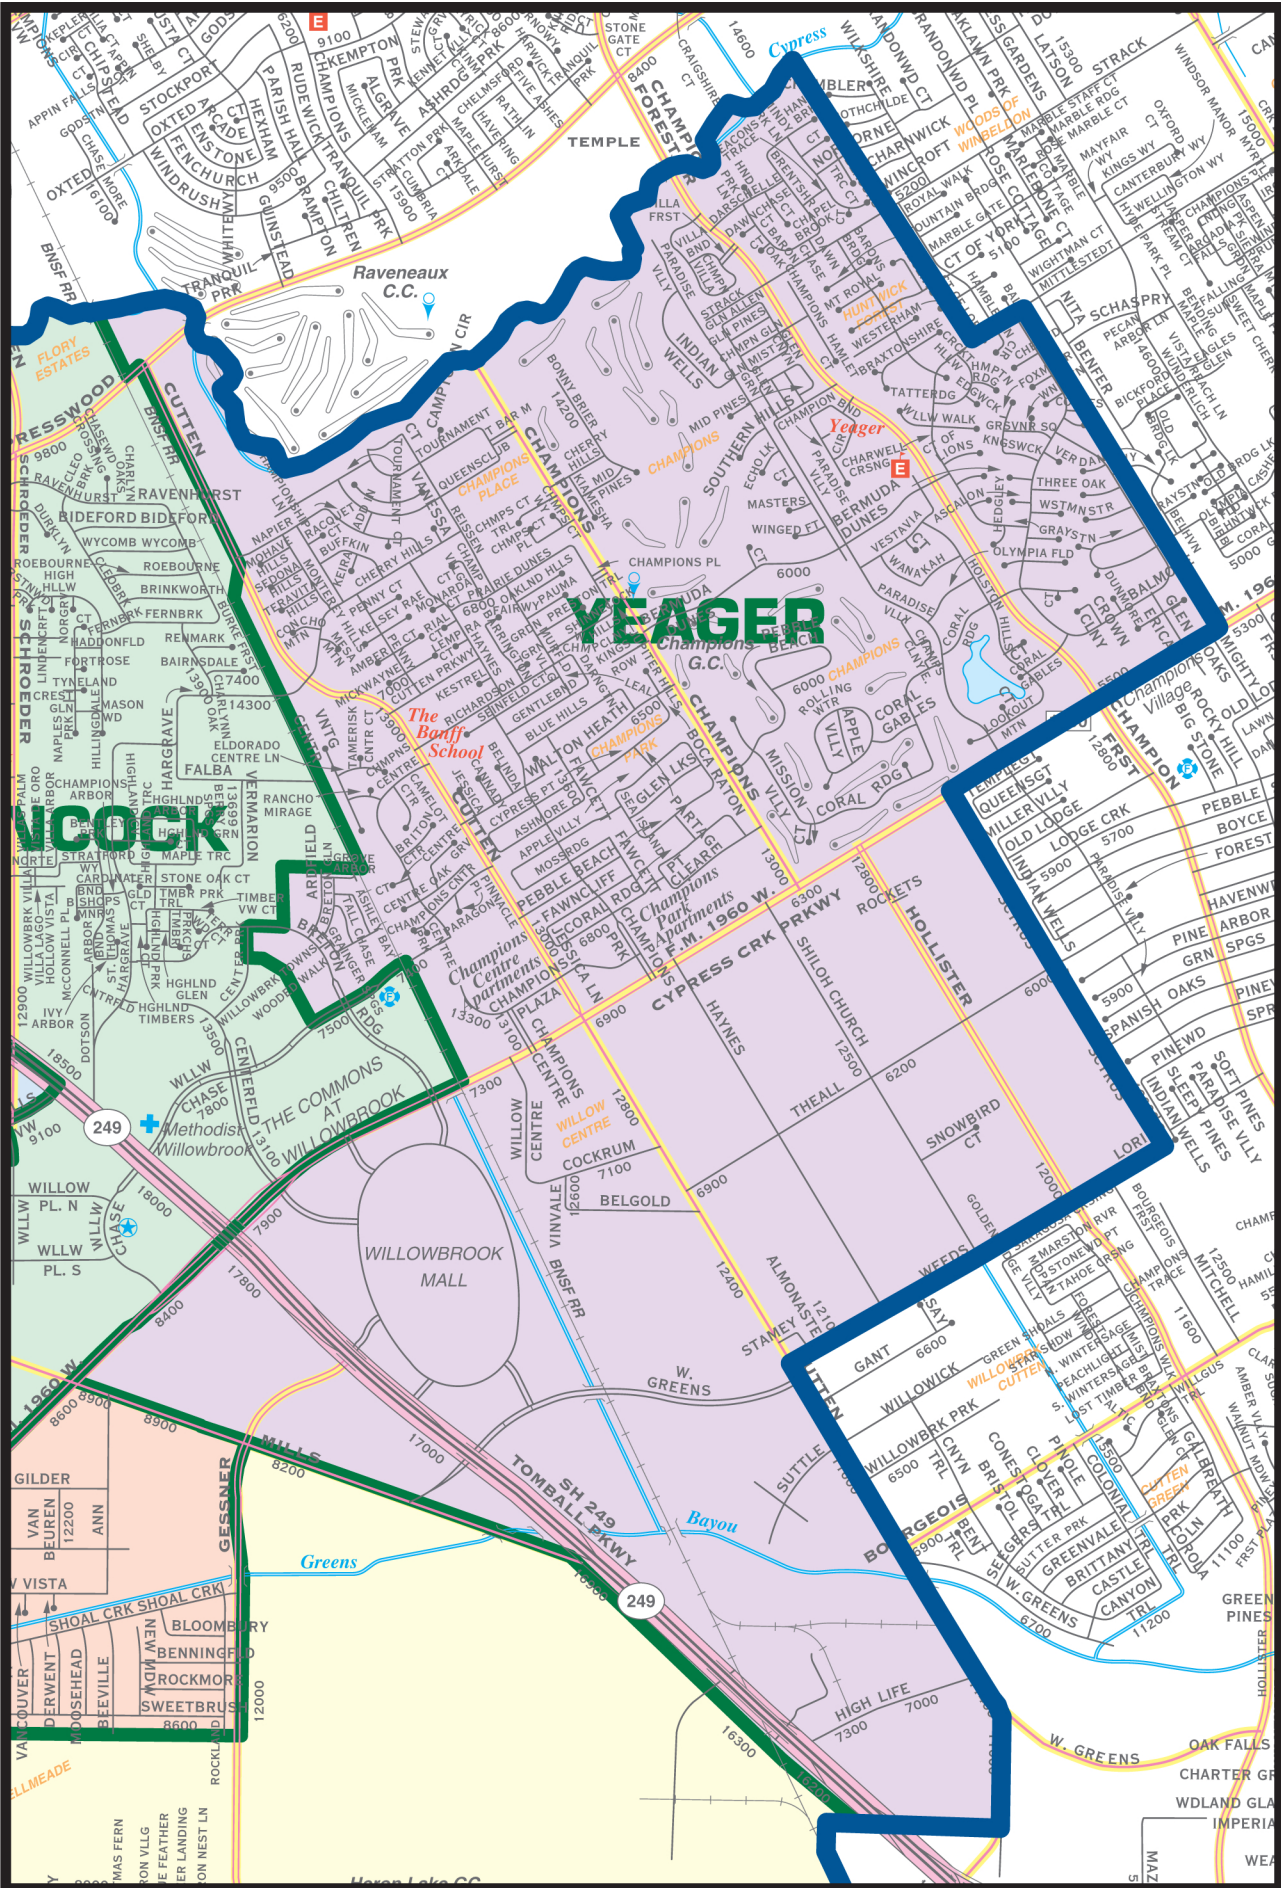

YEAGER ELEMENTARY

13615 CHAMPION FOREST DR, HOUSTON, TX 77069

281-440-4914