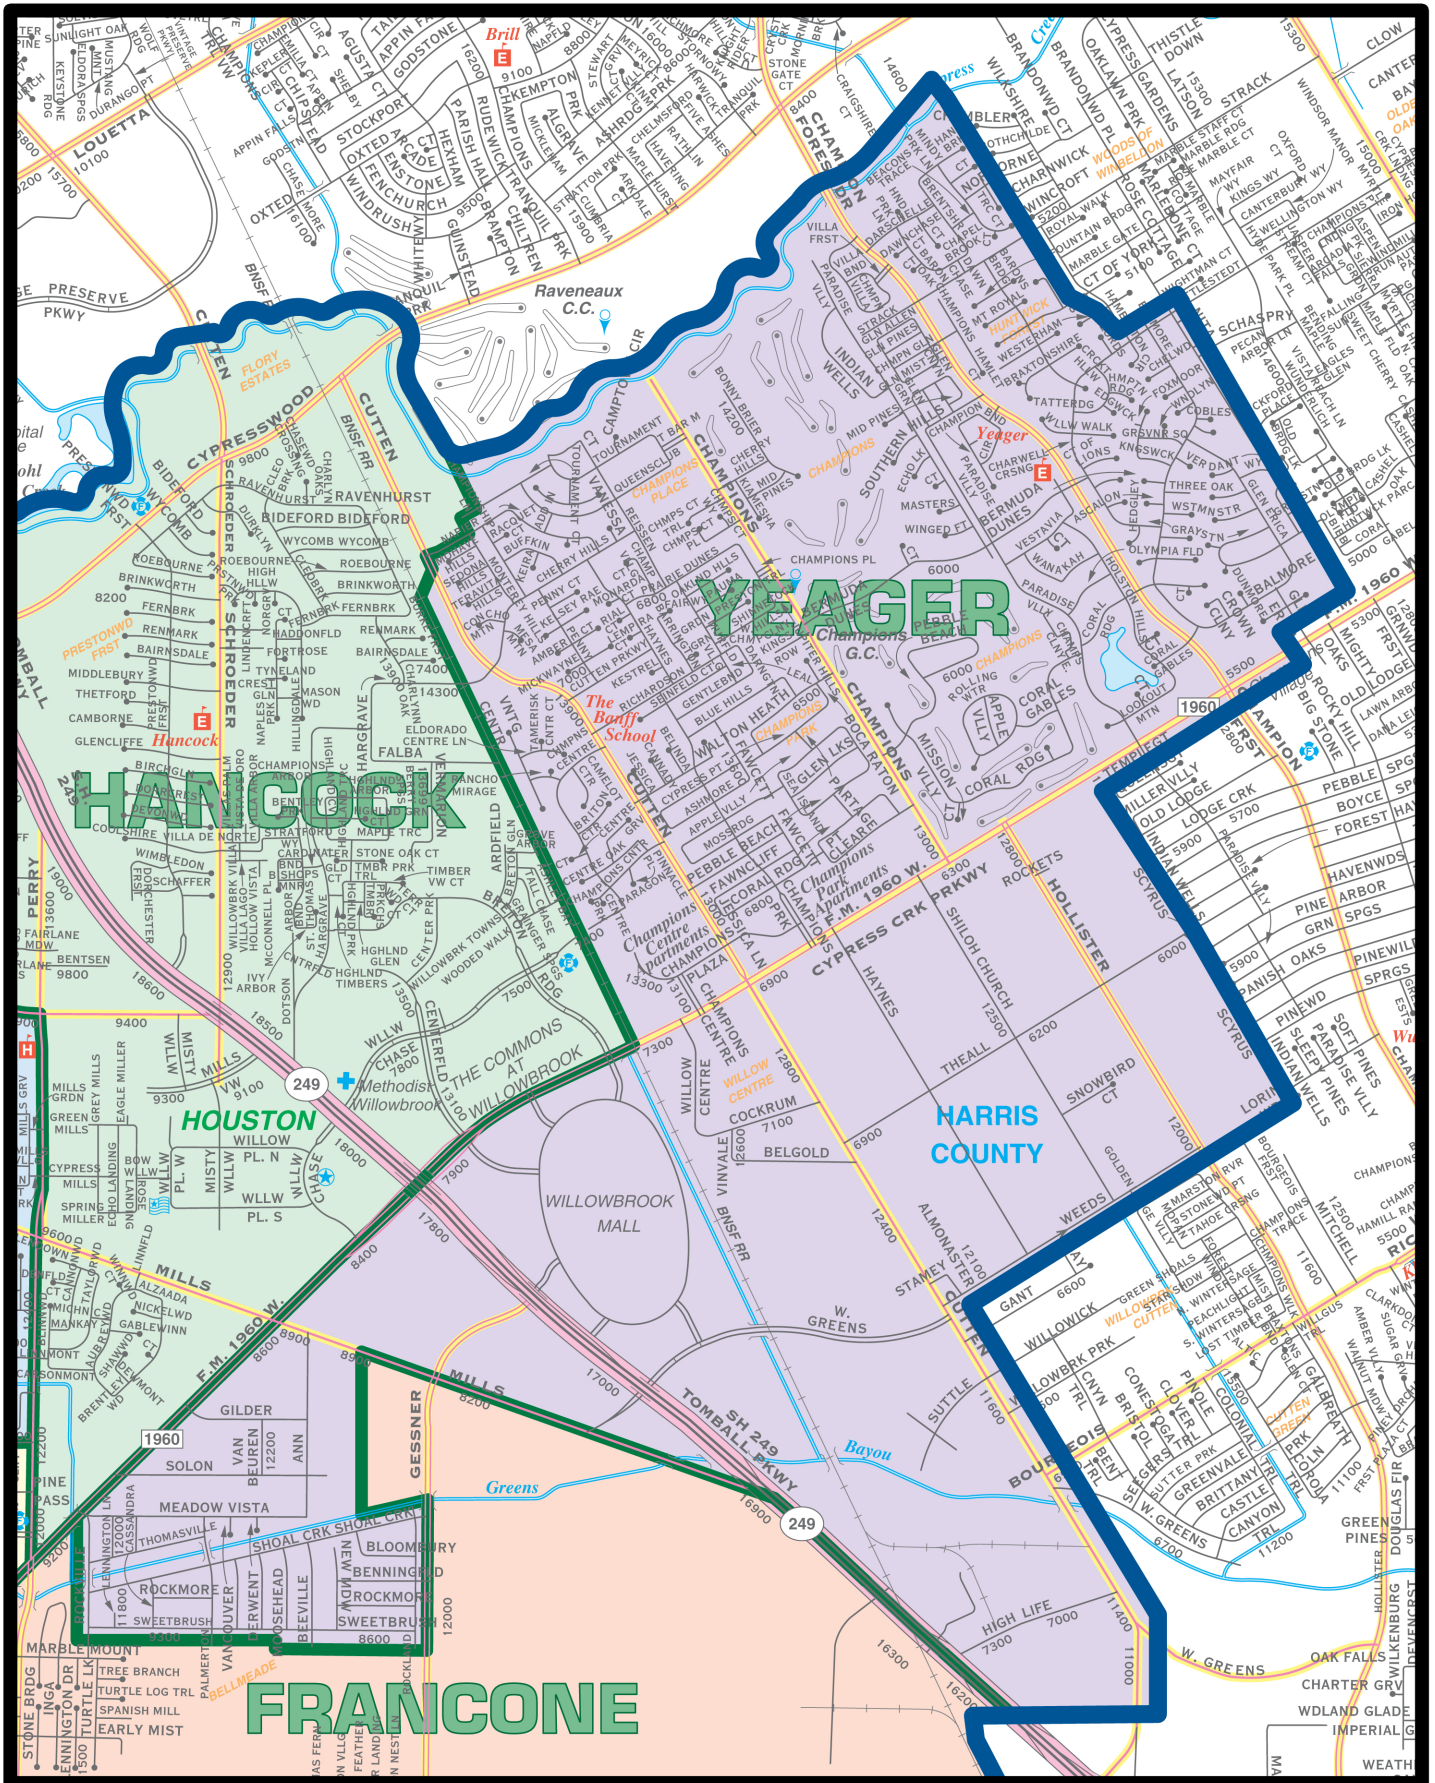

YEAGER ELEMENTARY

13615 CHAMPION FOREST DR, HOUSTON, TX 77069
281-440-4914