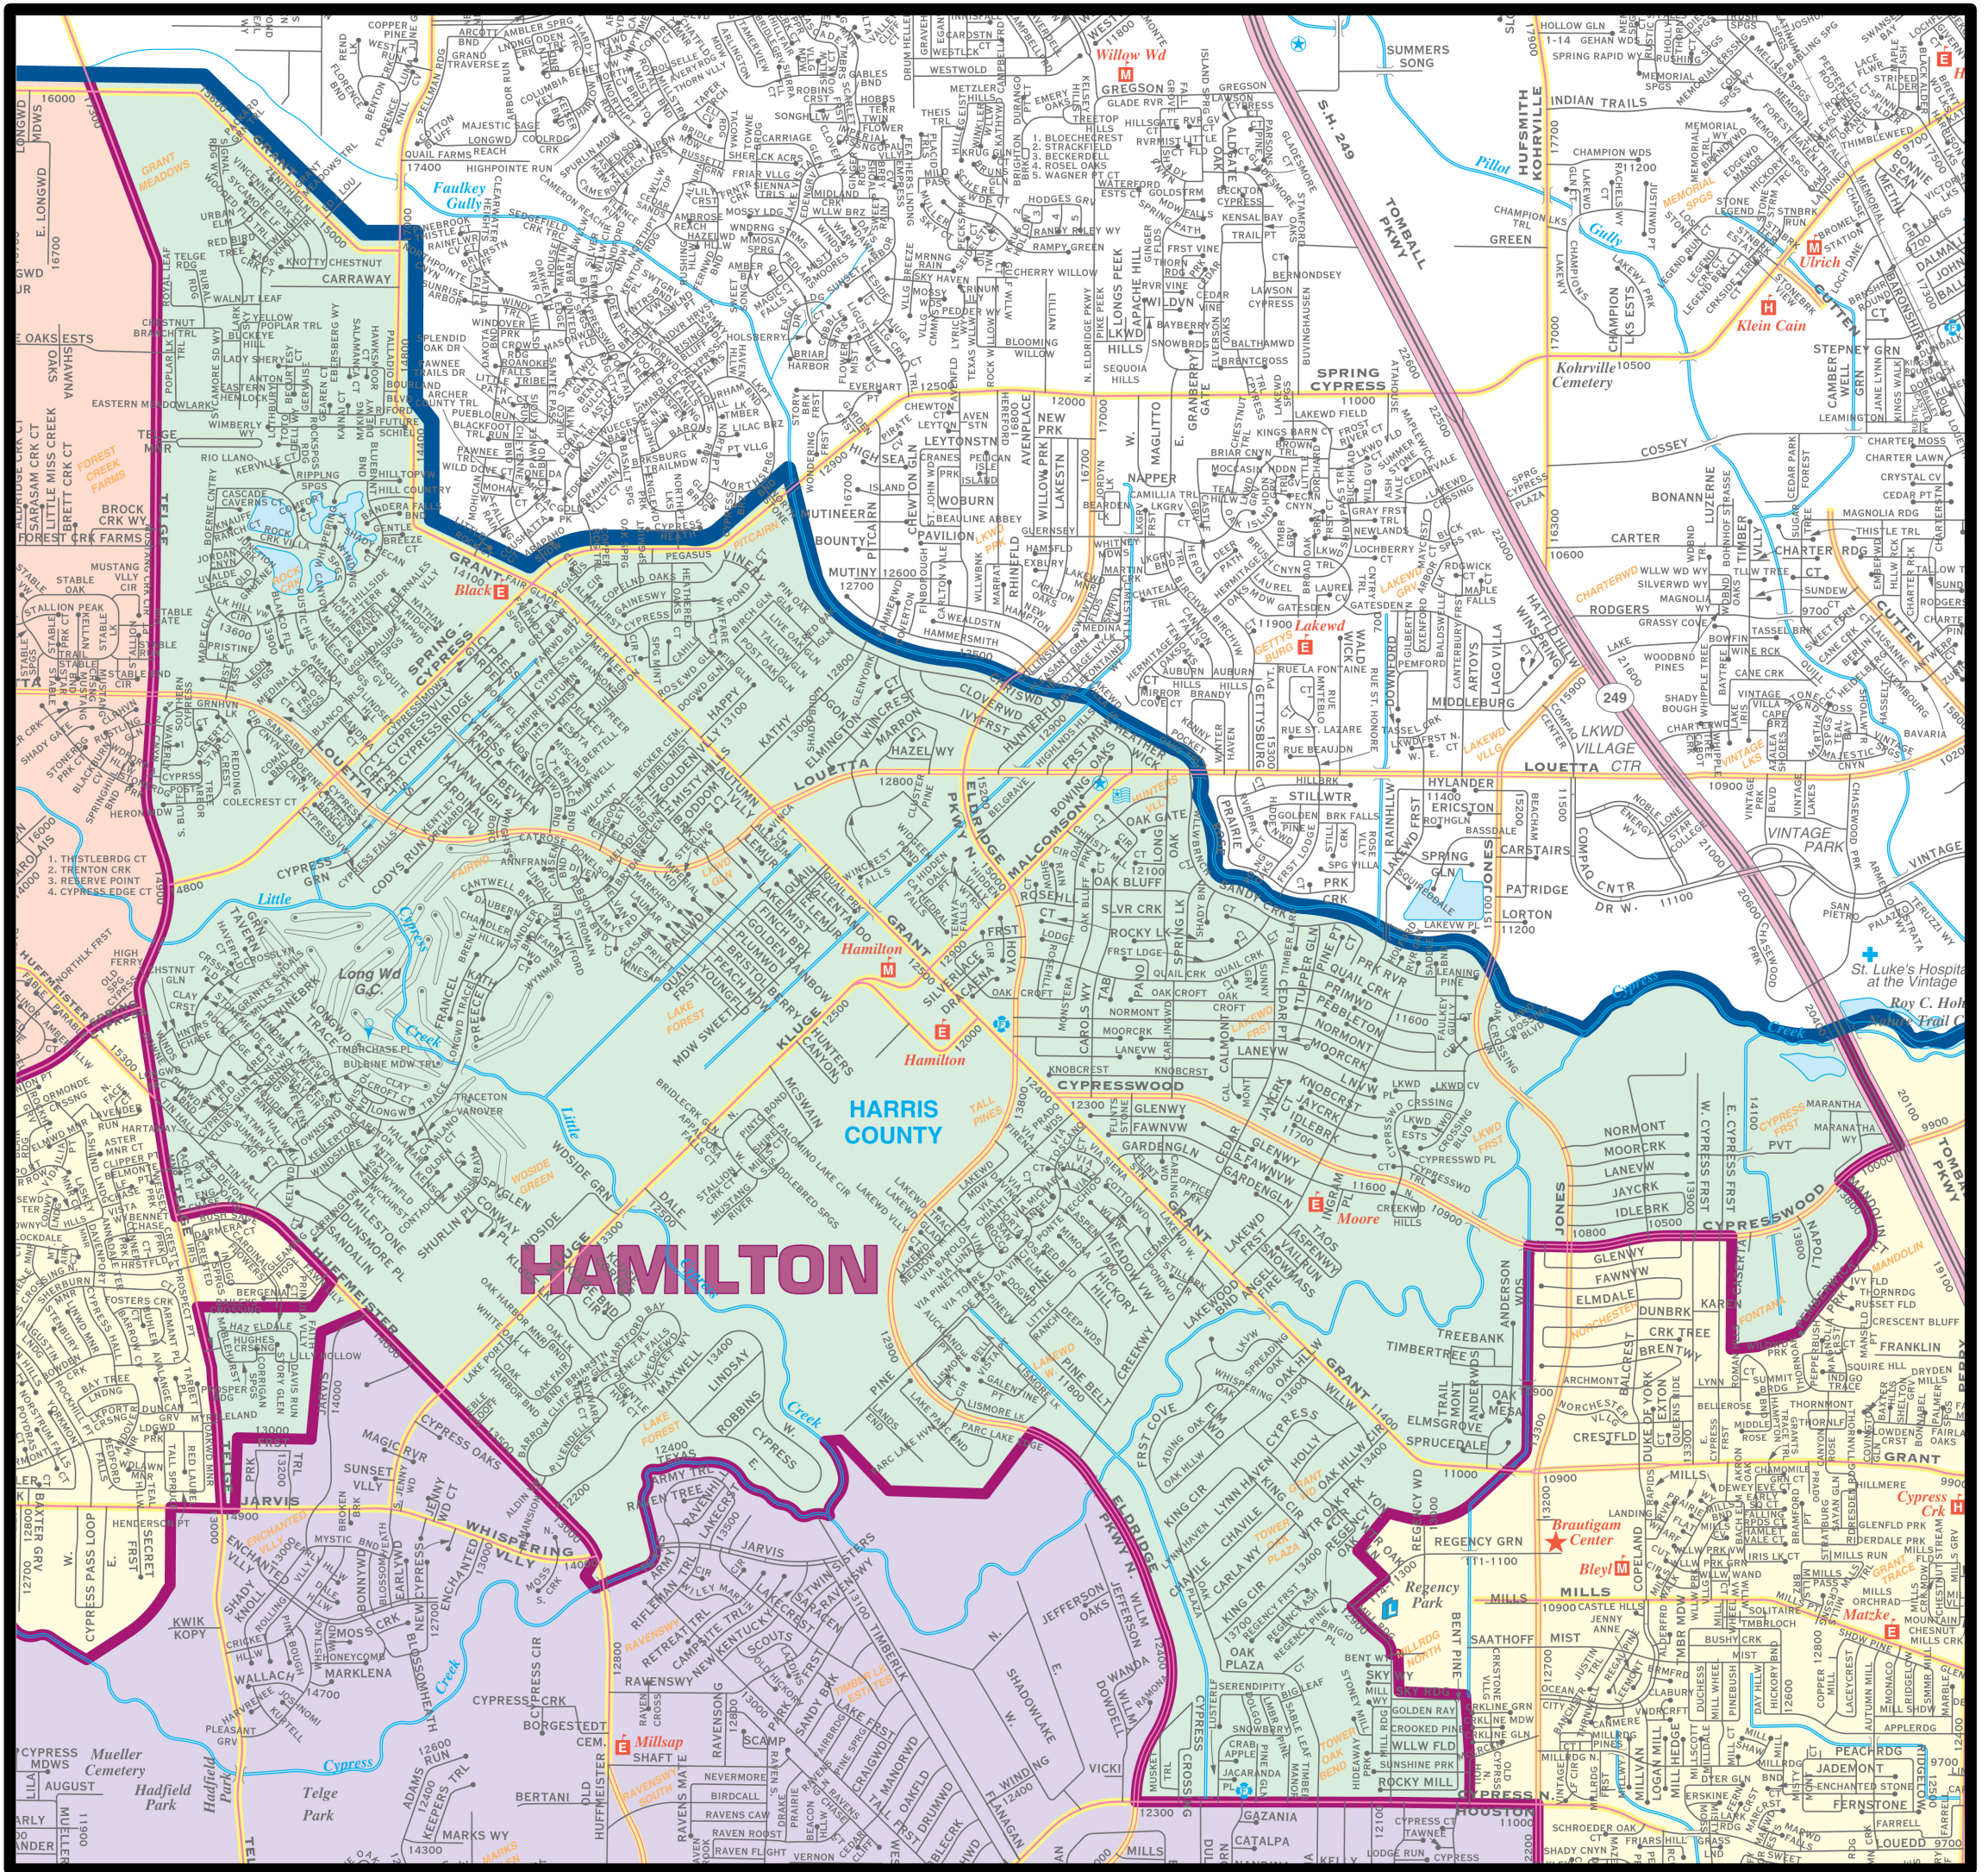

HAMILTON MIDDLE SCHOOL

12330 KLUGE RD, CYPRESS, TX 77429
281-320-7000