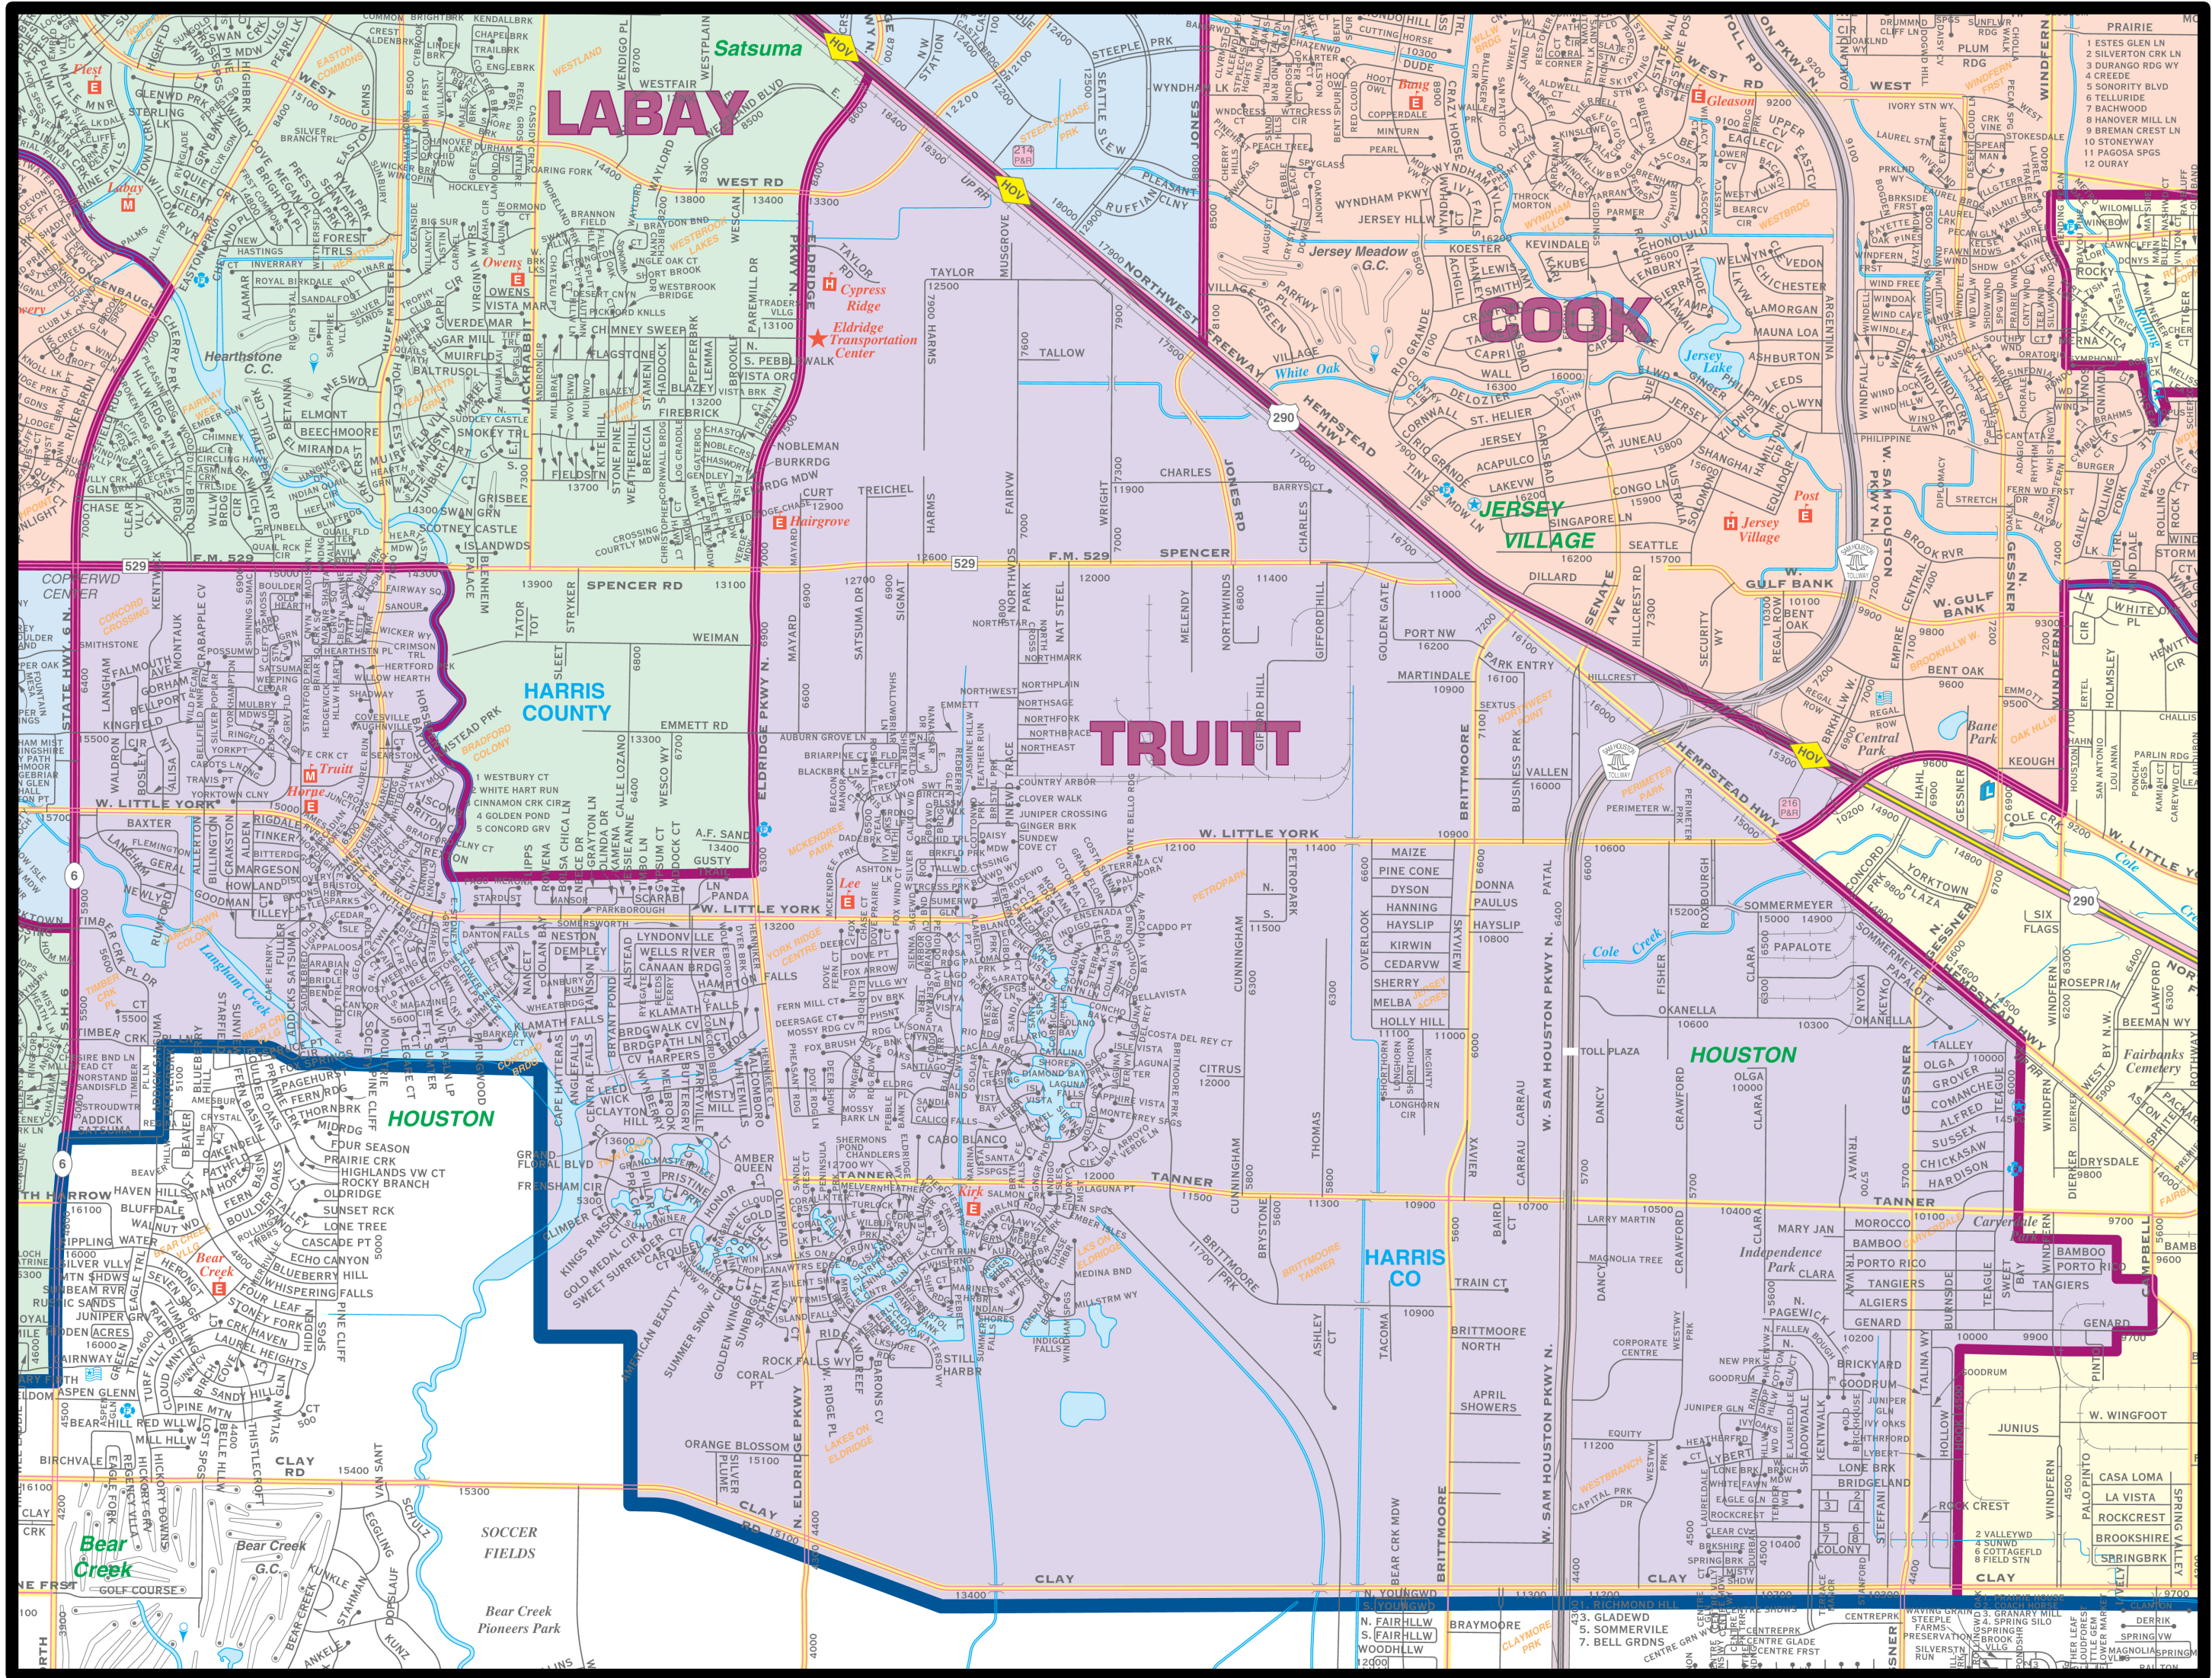

# TRUITT MIDDLE SCHOOL

**6600 ADDICKS SATSUMA RD, HOUSTON, TX 77084**  
**281-856-1100**